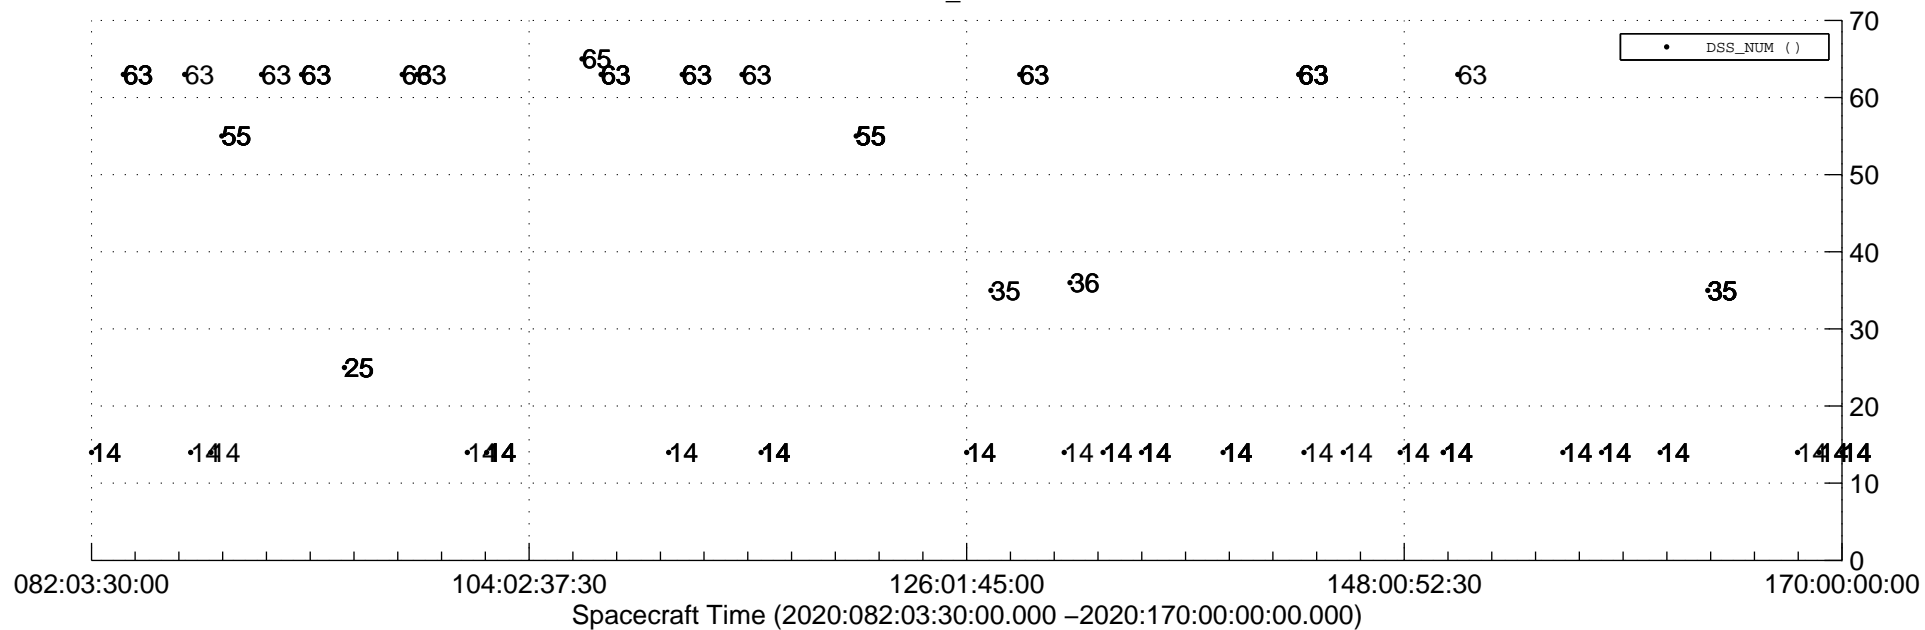

# STEREO AHEAD Downlink Performance 2020:174

## Number\_of\_Dropped\_Frame

## DSS\_Station

Spacecraft Time (2020:082:03:30:00.000 –2020:170:00:00:00.000)

/disks/d81/project/stereo/mops/assessment/ahead/automation/output/engdump/yesterday/ahead\_dp\_2020\_174.csv

Date Created:06/22/2020 12:07:00 PM