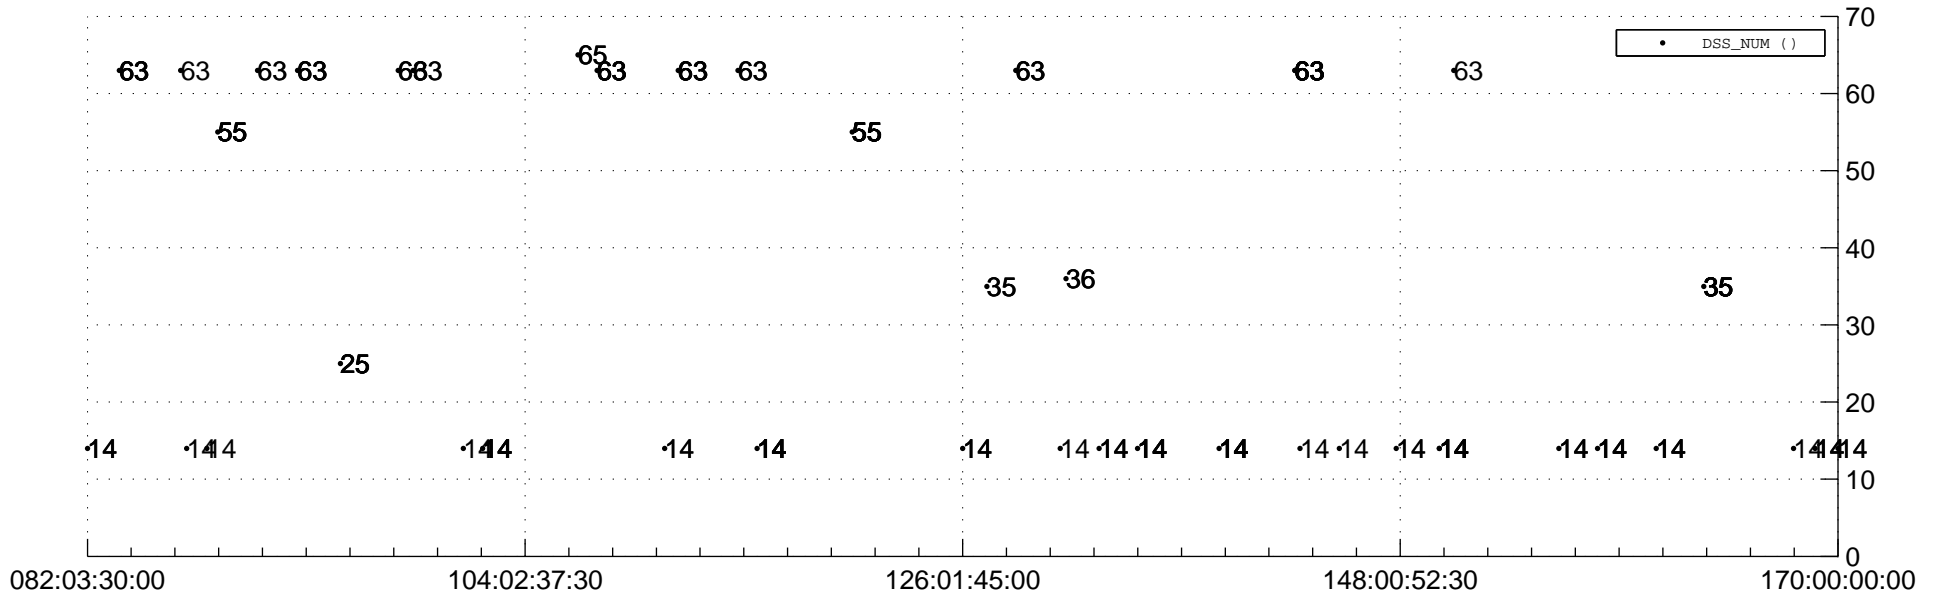

STEREO AHEAD Downlink Performance 2020:171

Number_of_Dropped_Frame

DSS_Station

Spacecraft Time (2020:082:03:30:00.000 -2020:170:00:00:00.000)

/disks/d81/project/stereo/mops/assessment/ahead/automation/output/engdump/yesterday/ahead_dp_2020_171.csv