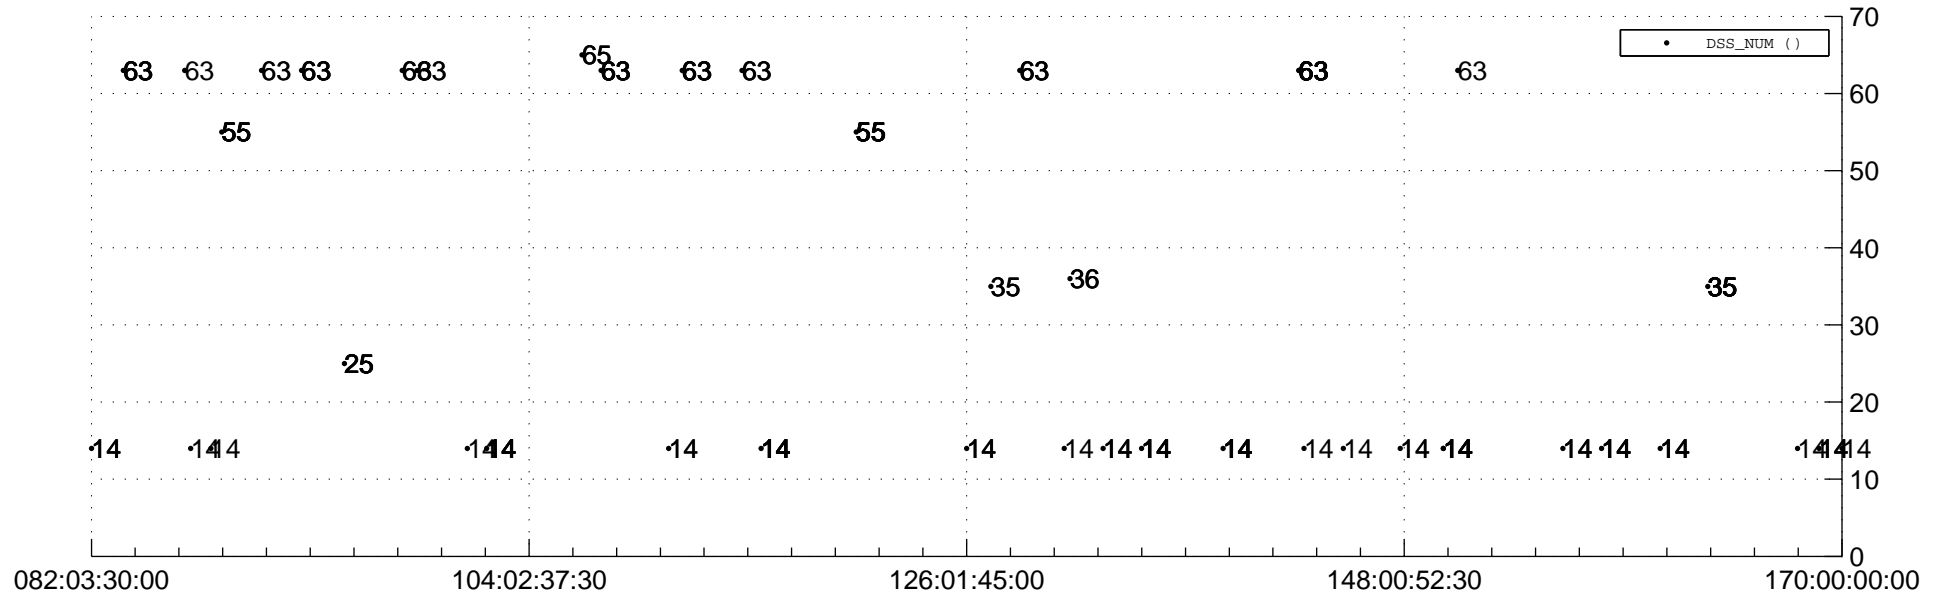

STEREO AHEAD Downlink Performance 2020:170

Number_of_Dropped_Frame

DSS_Station

Spacecraft Time (2020:082:03:30:00.000 -2020:170:00:00:00.000)

/disks/d81/project/stereo/mops/assessment/ahead/automation/output/engdump/yesterday/ahead_dp_2020_170.csv