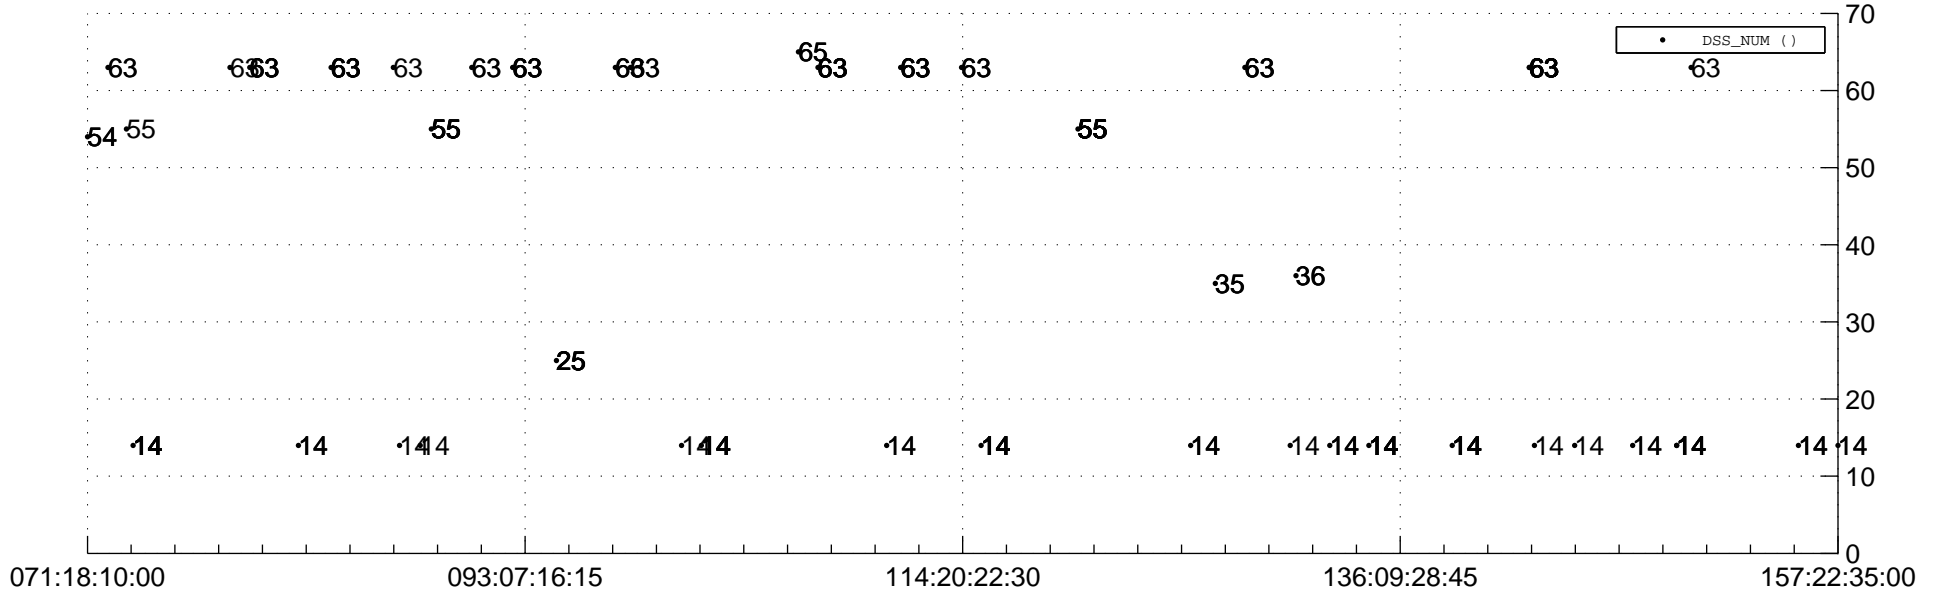

STEREO AHEAD Downlink Performance 2020:158

Number_of_Dropped_Frame

DSS_Station

Spacecraft Time (2020:071:18:10:00.000 -2020:157:22:35:00.000)

/disks/d81/project/stereo/mops/assessment/ahead/automation/output/engdump/yesterday/ahead_dp_2020_158.csv