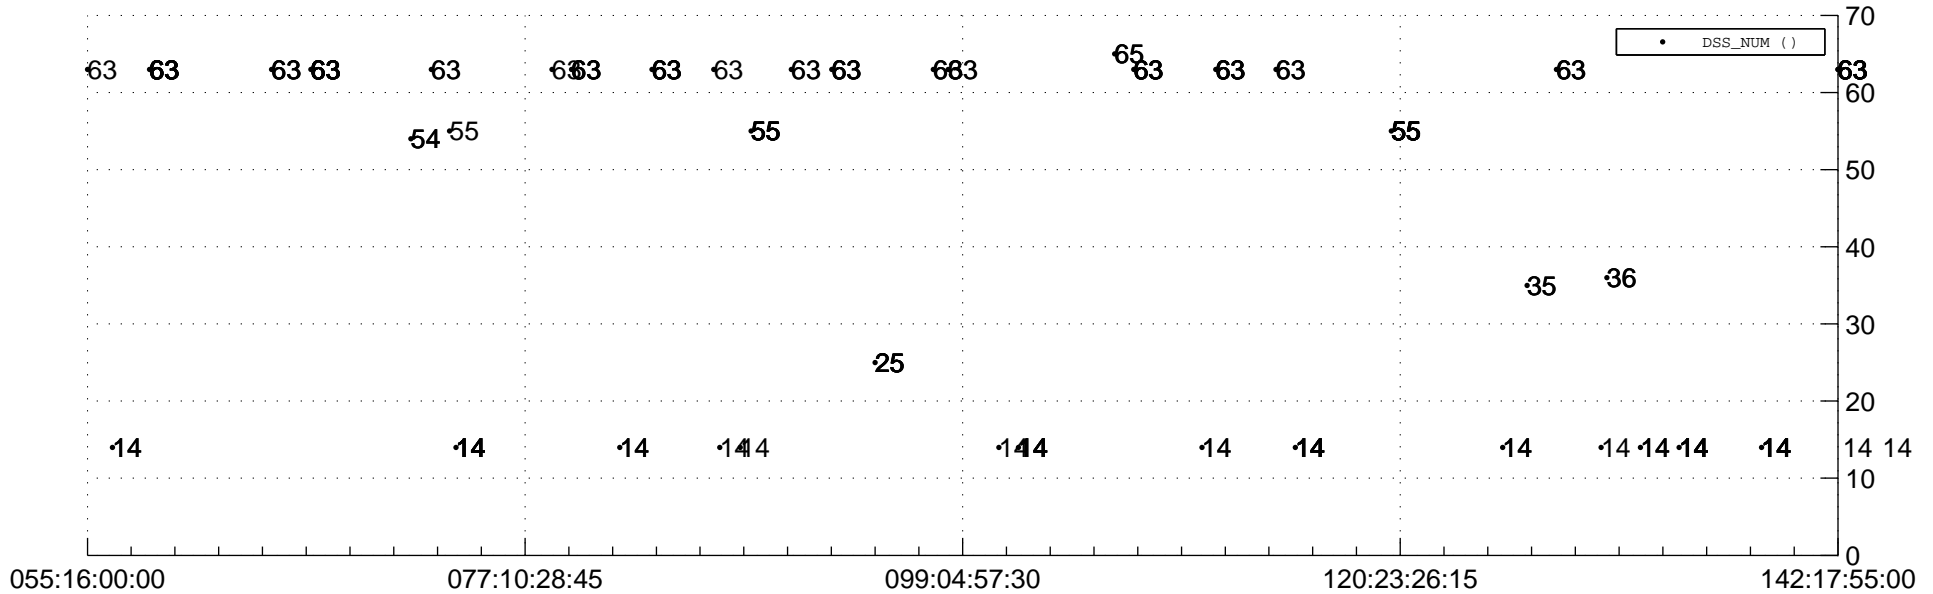

STEREO AHEAD Downlink Performance 2020:146

Number_of_Dropped_Frame

DSS_Station

Spacecraft Time (2020:055:16:00:00.000 -2020:142:17:55:00.000)

/disks/d81/project/stereo/mops/assessment/ahead/automation/output/engdump/yesterday/ahead_dp_2020_146.csv