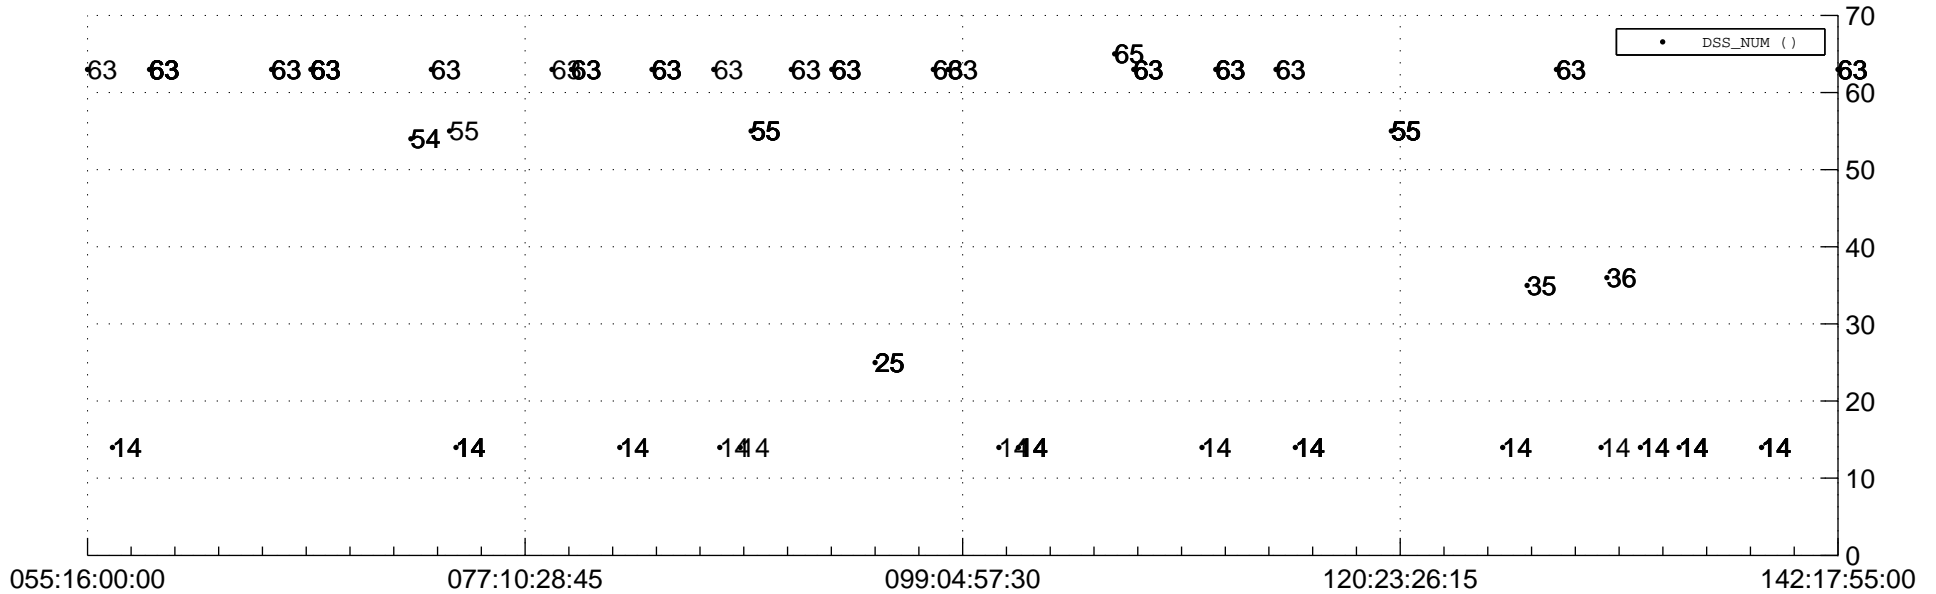

STEREO AHEAD Downlink Performance 2020:144

Number_of_Dropped_Frame

DSS_Station

Spacecraft Time (2020:055:16:00:00.000 -2020:142:17:55:00.000)

/disks/d81/project/stereo/mops/assessment/ahead/automation/output/engdump/yesterdaily/ahead_dp_2020_144.csv