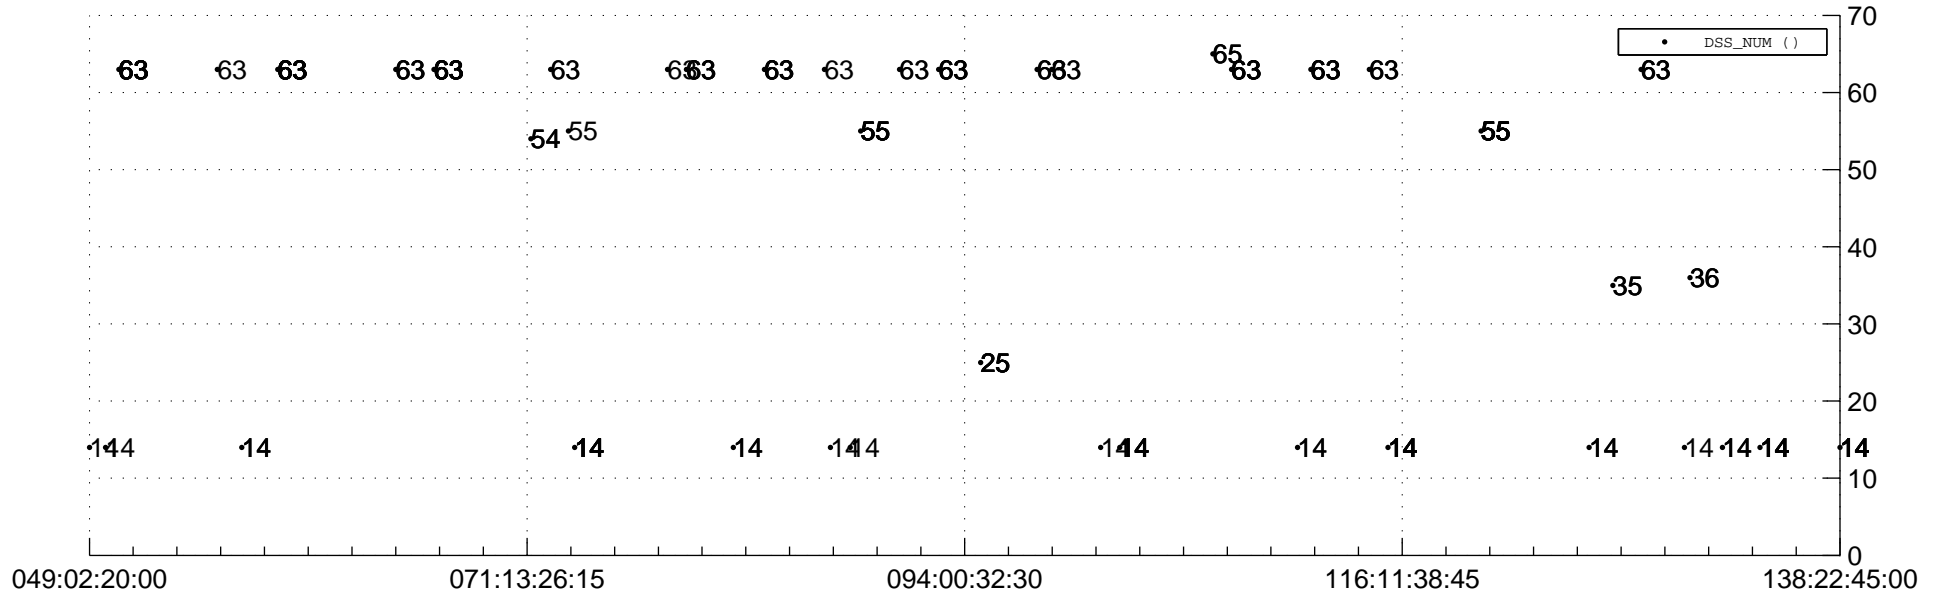

STEREO AHEAD Downlink Performance 2020:142

Number_of_Dropped_Frame

DSS_Station

Spacecraft Time (2020:049:02:20:00.000 -2020:138:22:45:00.000)

/disks/d81/project/stereo/mops/assessment/ahead/automation/output/engdump/yesterdaily/ahead_dp_2020_142.csv