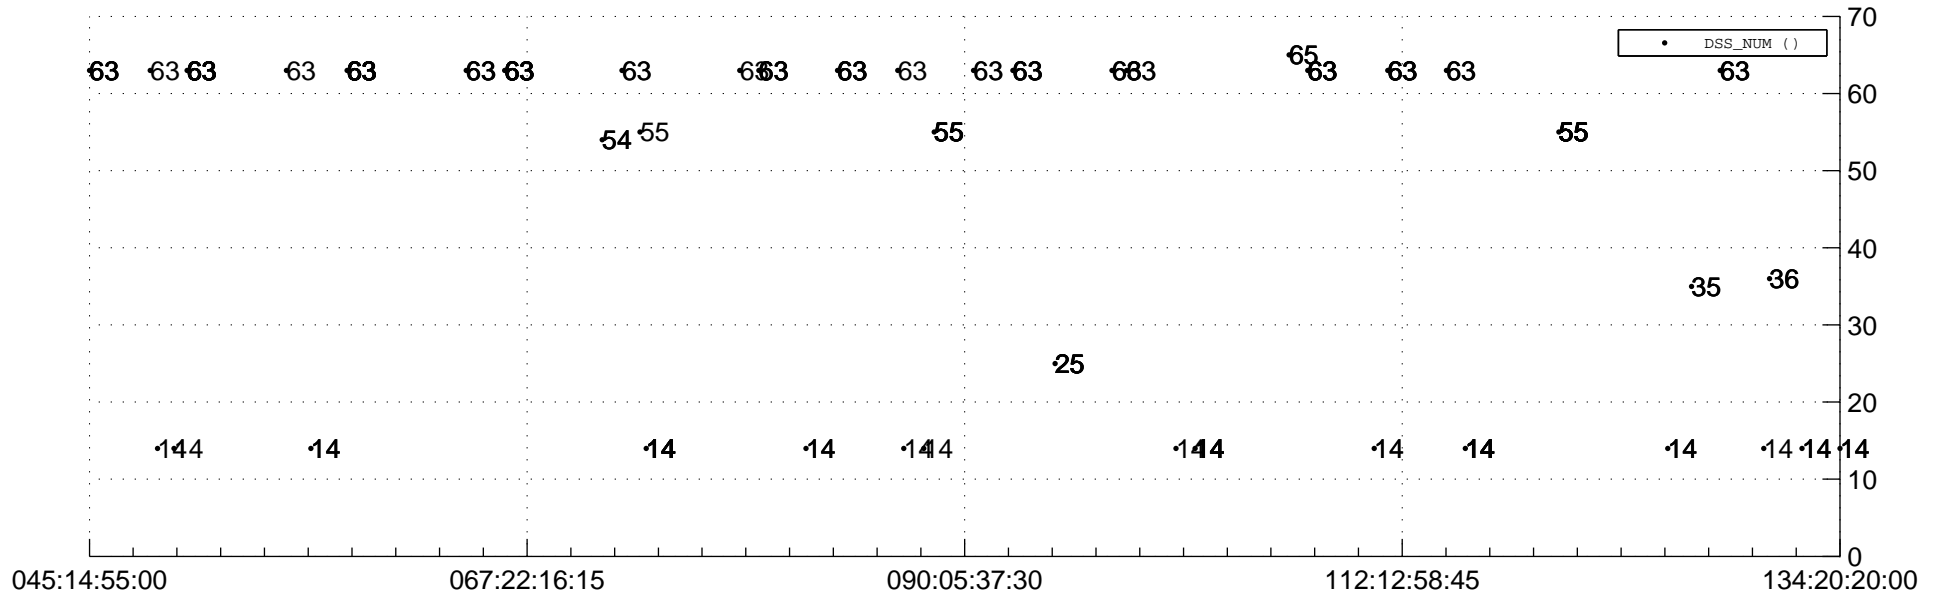

STEREO AHEAD Downlink Performance 2020:136

Number_of_Dropped_Frame

DSS_Station

Spacecraft Time (2020:045:14:55:00.000 -2020:134:20:20:00.000)

/disks/d81/project/stereo/mops/assessment/ahead/automation/output/engdump/yesterday/ahead_dp_2020_136.csv