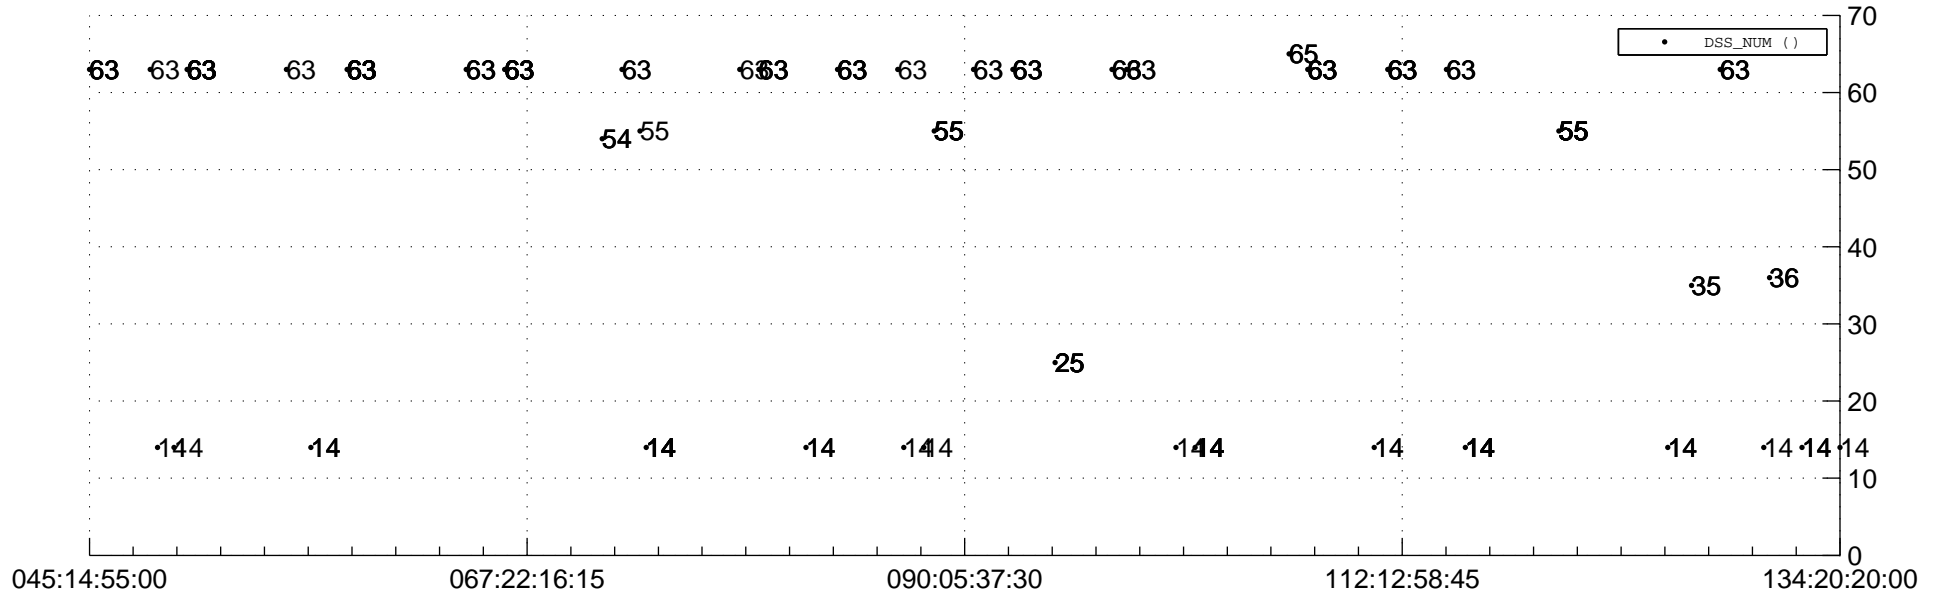

STEREO AHEAD Downlink Performance 2020:135

Number_of_Dropped_Frame

DSS_Station

Spacecraft Time (2020:045:14:55:00.000 -2020:134:20:20:00.000)

/disks/d81/project/stereo/mops/assessment/ahead/automation/output/engdump/yesterday/ahead_dp_2020_135.csv