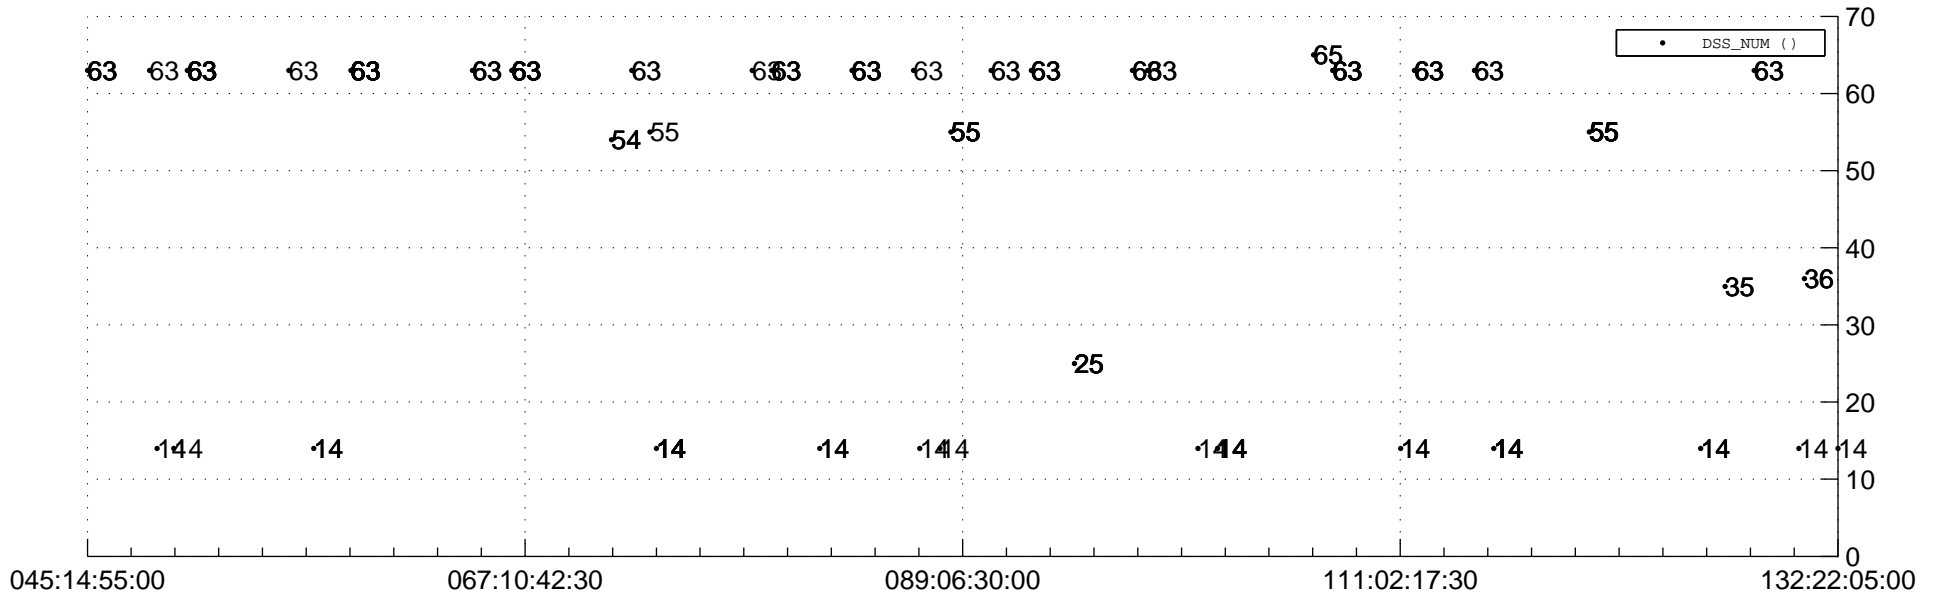

STEREO AHEAD Downlink Performance 2020:133

Number_of_Dropped_Frame

DSS_Station

Spacecraft Time (2020:045:14:55:00.000 -2020:132:22:05:00.000)

/disks/d81/project/stereo/mops/assessment/ahead/automation/output/engdump/yesterday/ahead_dp_2020_133.csv