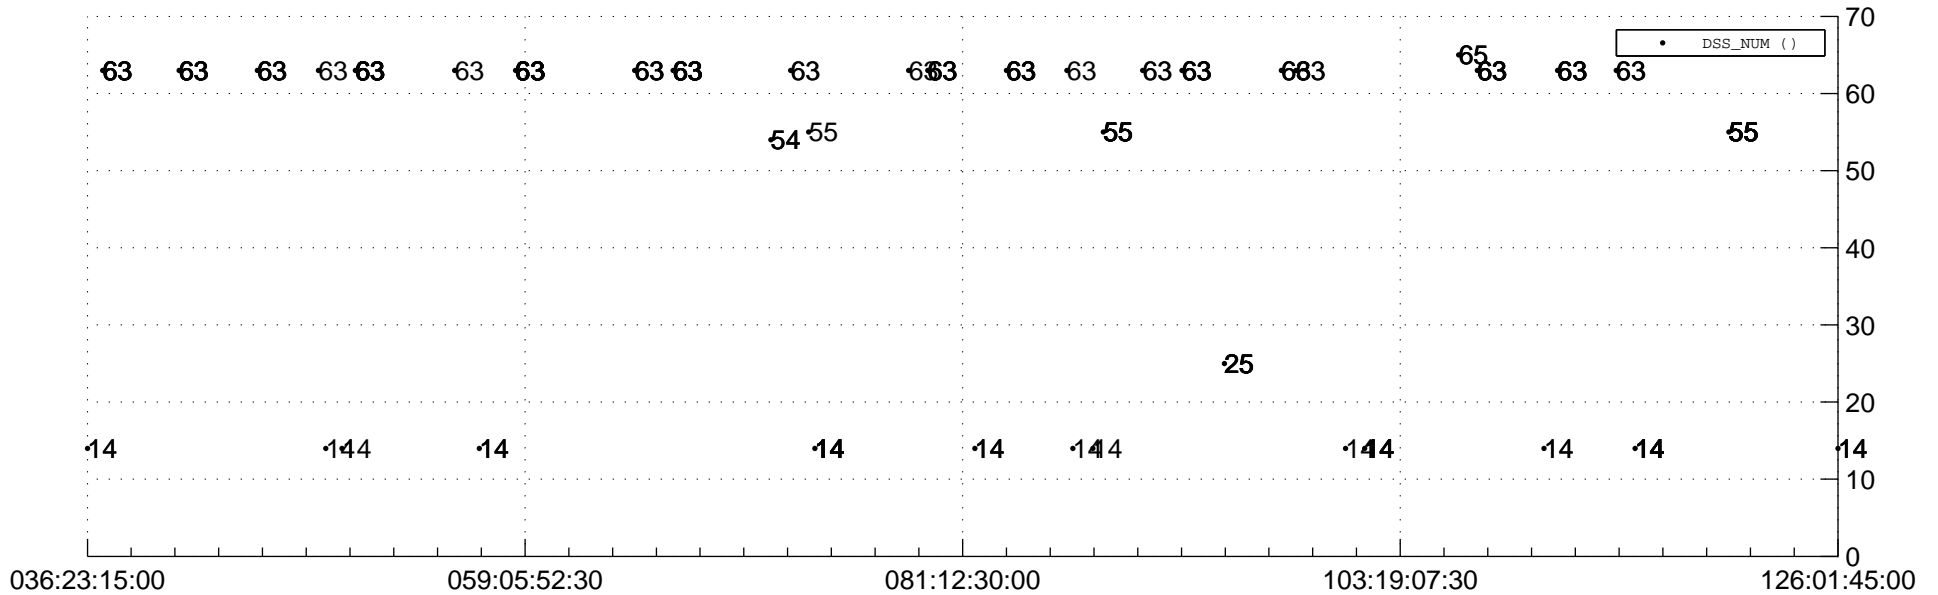

STEREO AHEAD Downlink Performance 2020:126

Number_of_Dropped_Frame

DSS_Station

Spacecraft Time (2020:036:23:15:00.000 -2020:126:01:45:00.000)

/disks/d81/project/stereo/mops/assessment/ahead/automation/output/engdump/yesterday/ahead_dp_2020_126.csv