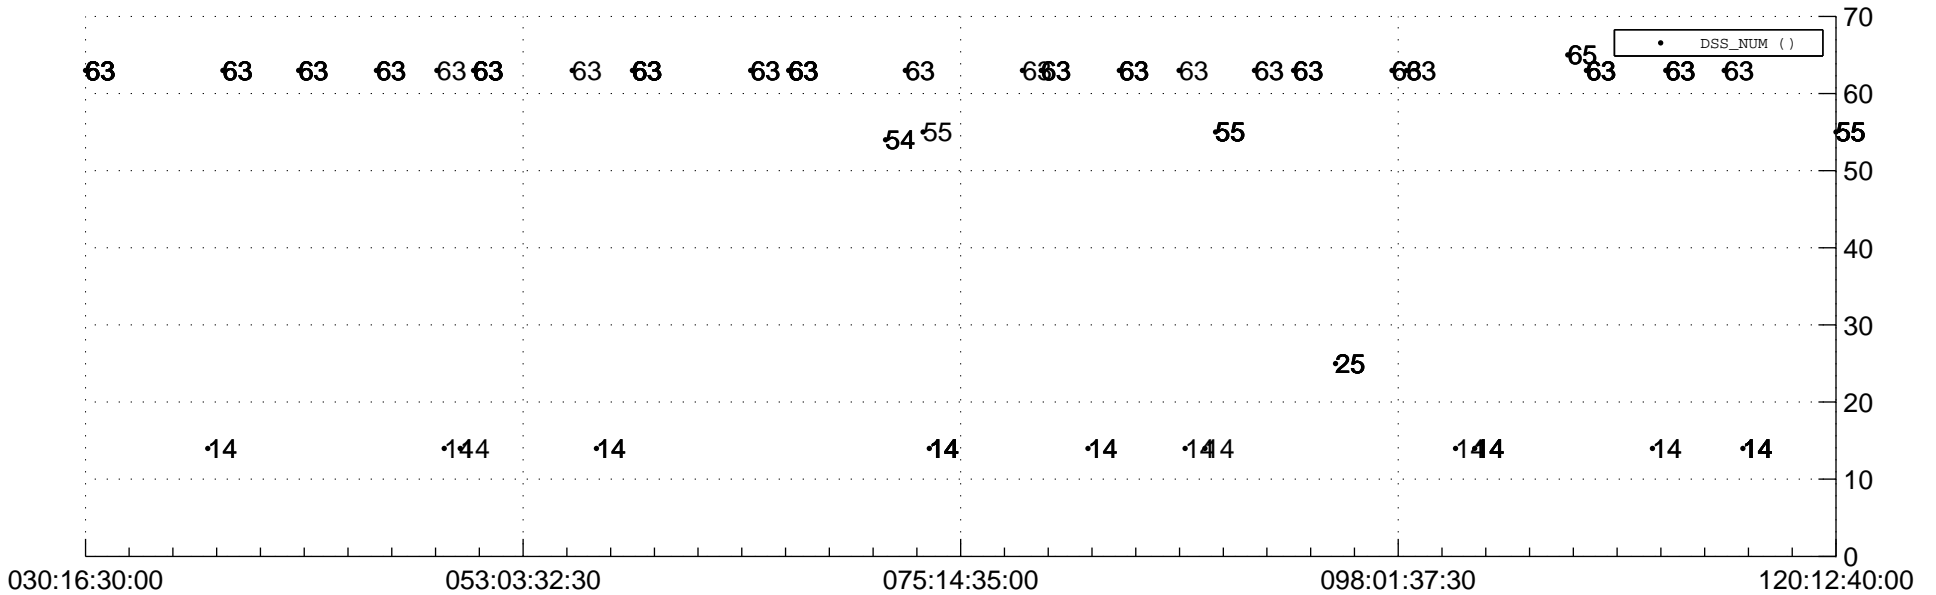

STEREO AHEAD Downlink Performance 2020:124

Number_of_Dropped_Frame

DSS_Station

Spacecraft Time (2020:030:16:30:00.000 –2020:120:12:40:00.000)

/disks/d81/project/stereo/mops/assessment/ahead/automation/output/engdump/yesterday/ahead_dp_2020_124.csv