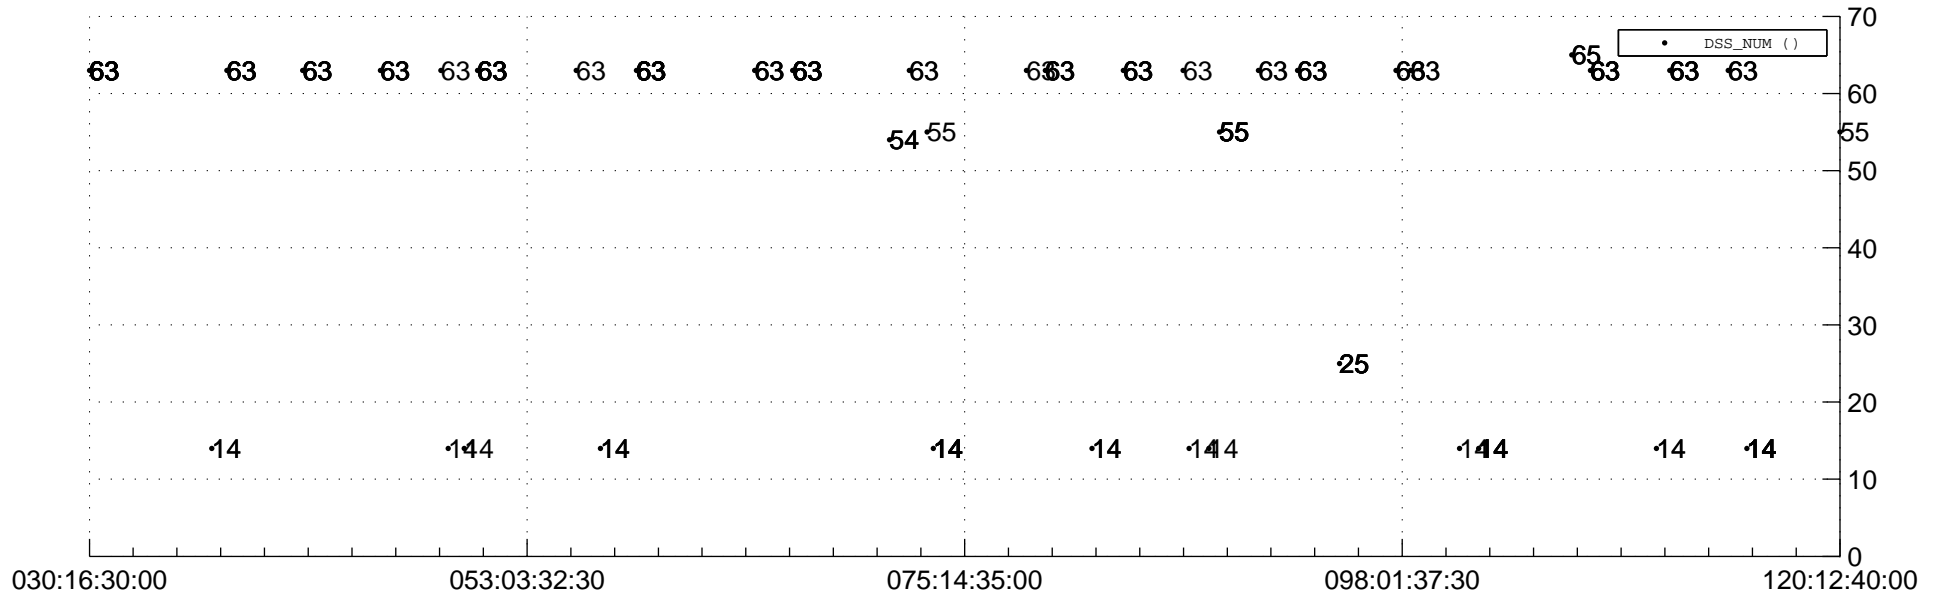

STEREO AHEAD Downlink Performance 2020:121

Number_of_Dropped_Frame

DSS_Station

Spacecraft Time (2020:030:16:30:00.000 -2020:120:12:40:00.000)

/disks/d81/project/stereo/mops/assessment/ahead/automation/output/engdump/yesterdaily/ahead_dp_2020_121.csv