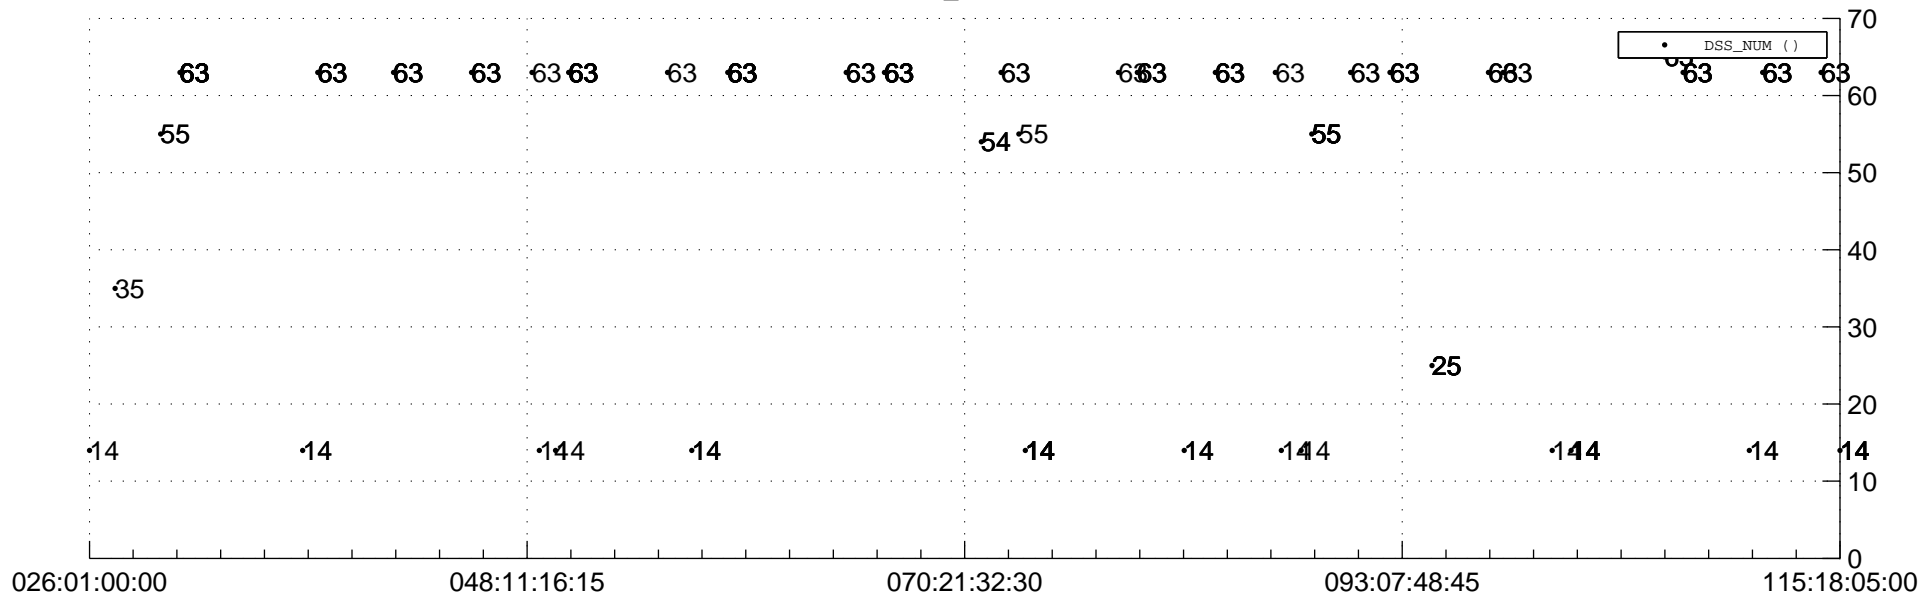

STEREO AHEAD Downlink Performance 2020:119

Number_of_Dropped_Frame

83

DSS_Station

Spacecraft Time (2020:026:01:00:00.000 –2020:115:18:05:00.000)

/disks/d81/project/stereo/mops/assessment/ahead/automation/output/engdump/yesterdaily/ahead_dp_2020_119.csv