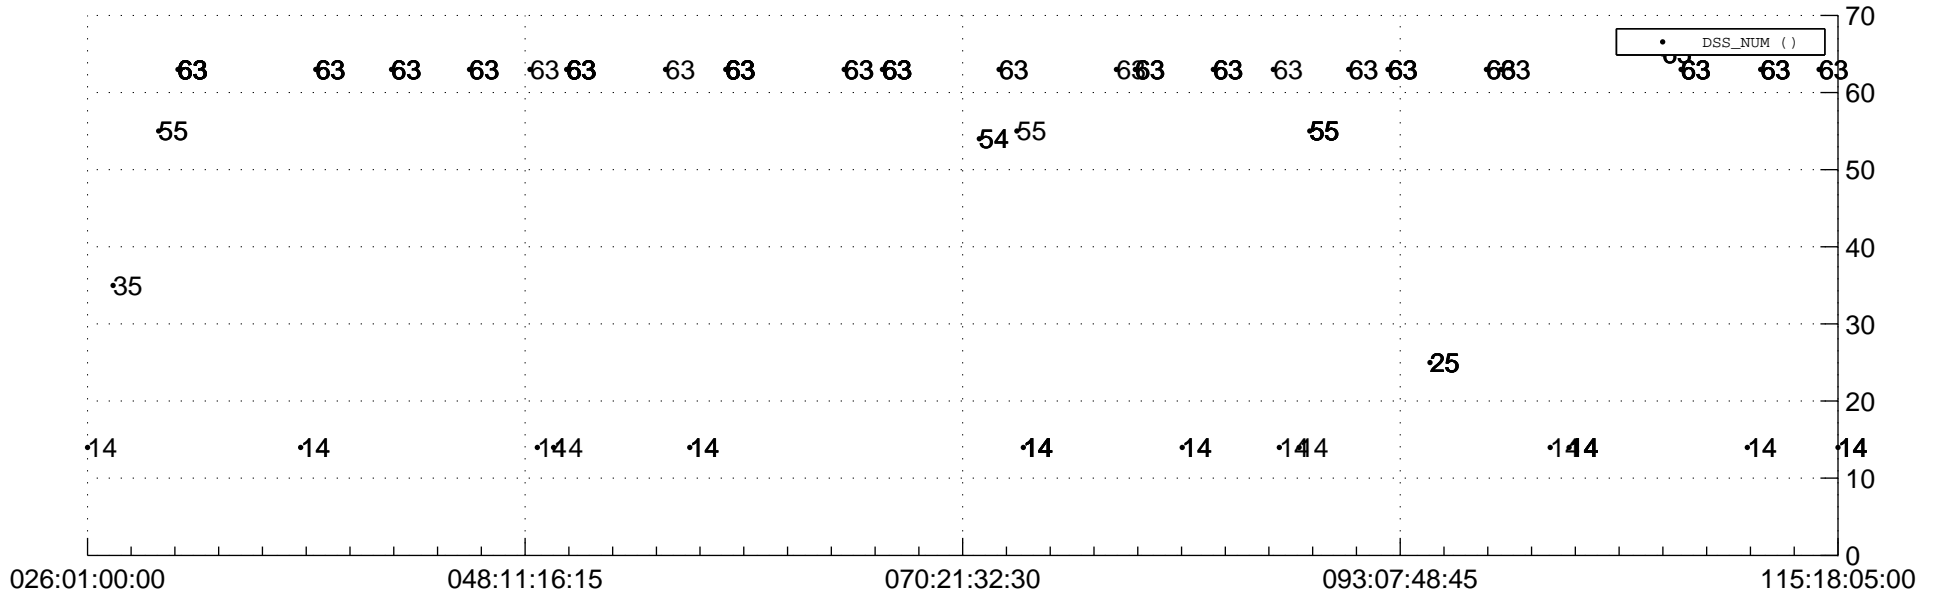

STEREO AHEAD Downlink Performance 2020:118

Number_of_Dropped_Frame

83

DSS_Station

Spacecraft Time (2020:026:01:00:00.000 -2020:115:18:05:00.000)

/disks/d81/project/stereo/mops/assessment/ahead/automation/output/engdump/yesterday/ahead_dp_2020_118.csv