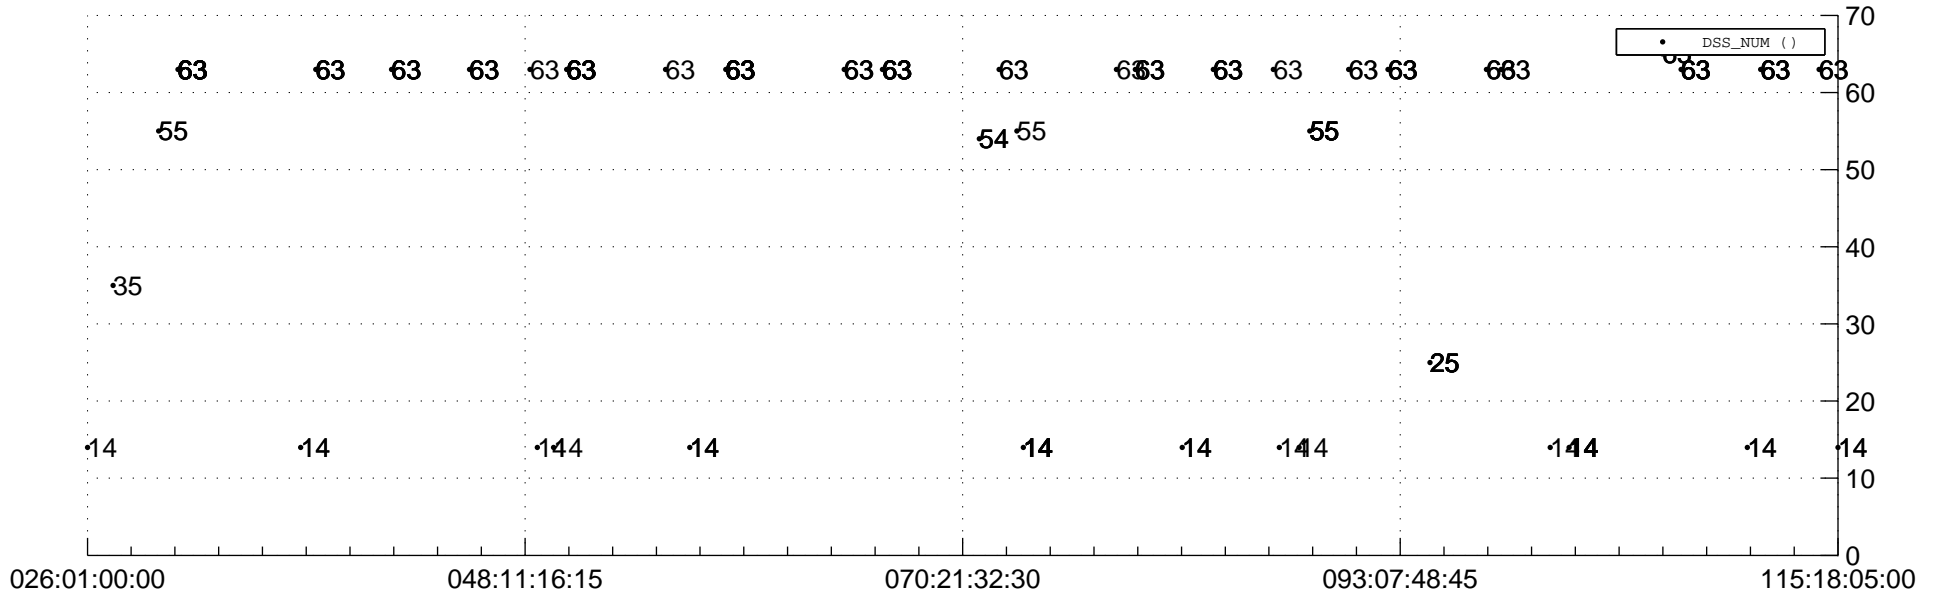

# STEREO AHEAD Downlink Performance 2020:117

## Number\_of\_Dropped\_Frame

83

## DSS\_Station

Spacecraft Time (2020:026:01:00:00.000 -2020:115:18:05:00.000)

/disks/d81/project/stereo/mops/assessment/ahead/automation/output/engdump/yesterday/ahead\_dp\_2020\_117.csv

Date Created:04/26/2020 12:05:35 PM