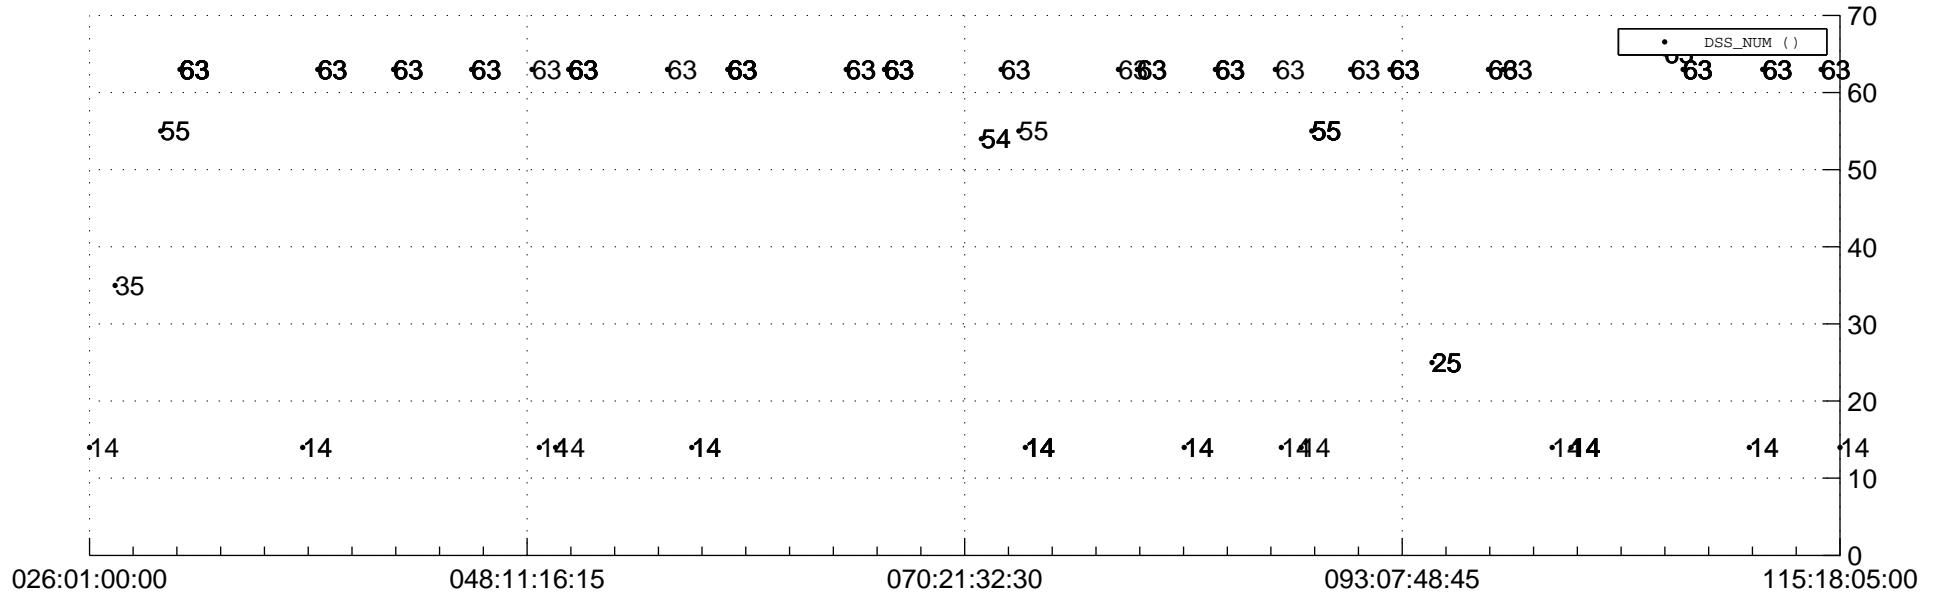

STEREO AHEAD Downlink Performance 2020:116

Number_of_Dropped_Frame

83

DSS_Station

Spacecraft Time (2020:026:01:00:00.000 –2020:115:18:05:00.000)

/disks/d81/project/stereo/mops/assessment/ahead/automation/output/engdump/yesterday/ahead_dp_2020_116.csv