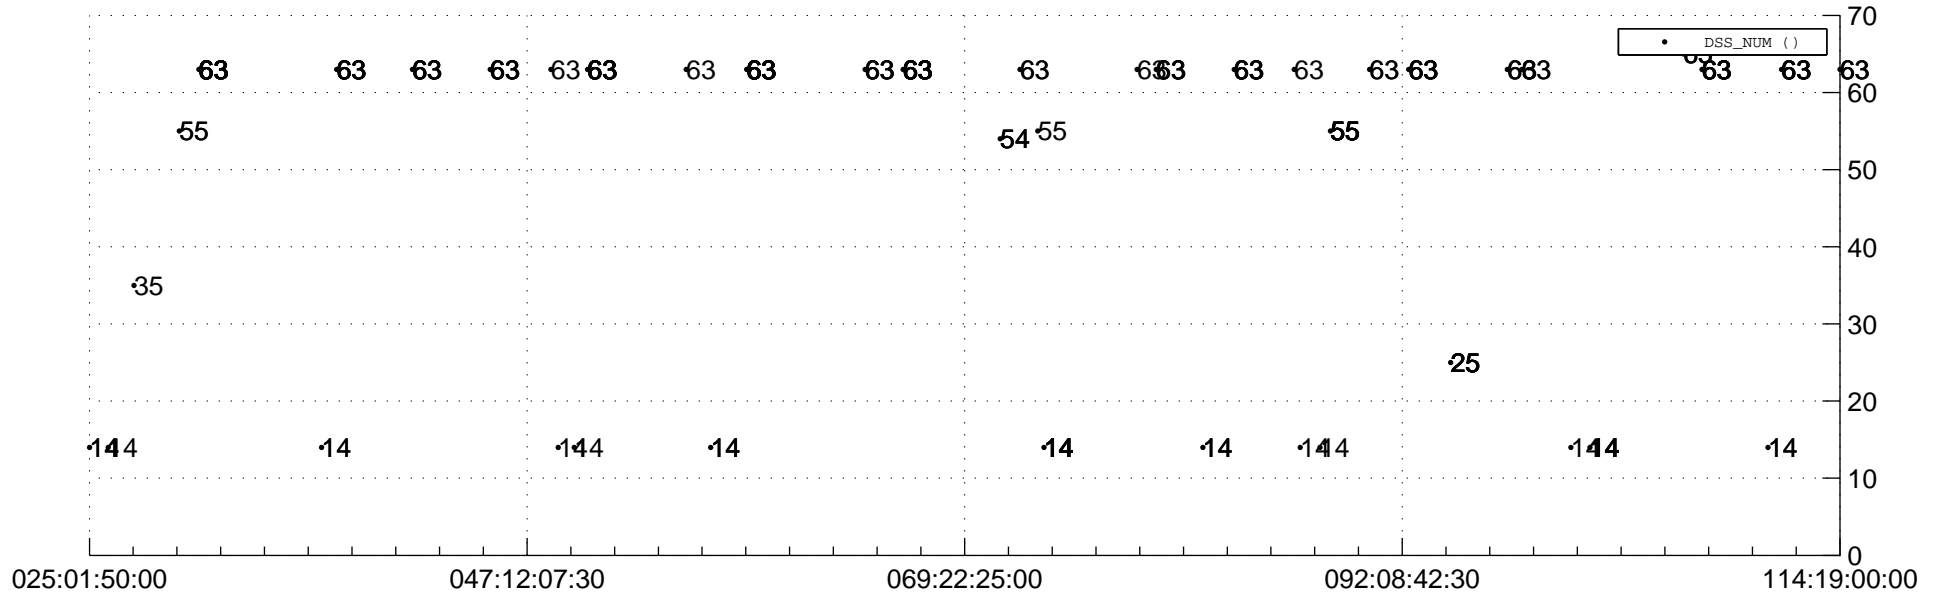

STEREO AHEAD Downlink Performance 2020:115

Number_of_Dropped_Frame

83

DSS_Station

Spacecraft Time (2020:025:01:50:00.000 -2020:114:19:00:00.000)

/disks/d81/project/stereo/mops/assessment/ahead/automation/output/engdump/yesterday/ahead_dp_2020_115.csv