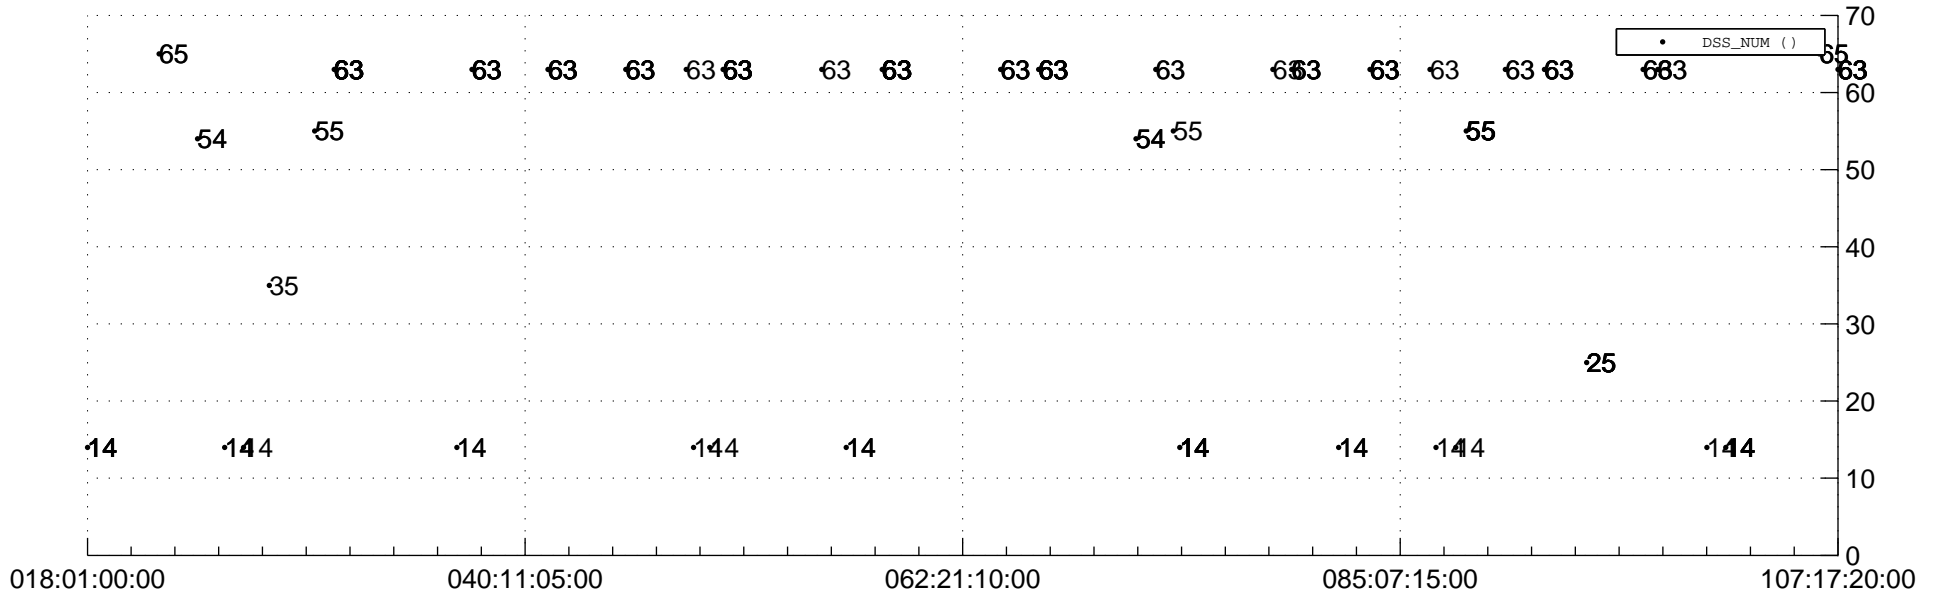

STEREO AHEAD Downlink Performance 2020:110

Number_of_Dropped_Frame

83

DSS_Station

Spacecraft Time (2020:018:01:00:00.000 –2020:107:17:20:00.000)

/disks/d81/project/stereo/mops/assessment/ahead/automation/output/engdump/yesterdaily/ahead_dp_2020_110.csv