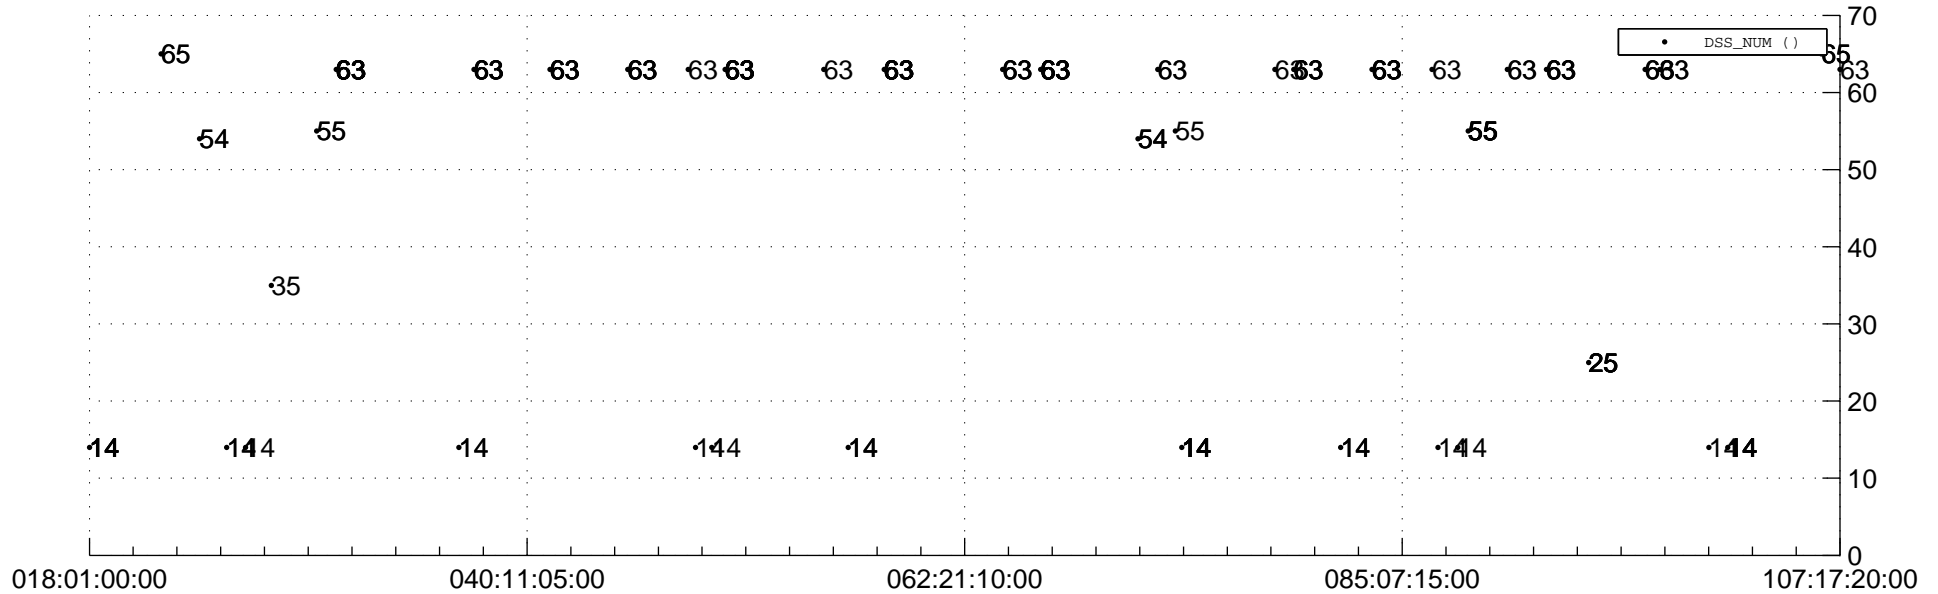

STEREO AHEAD Downlink Performance 2020:108

Number_of_Dropped_Frame

83

DSS_Station

Spacecraft Time (2020:018:01:00:00.000 -2020:107:17:20:00.000)

/disks/d81/project/stereo/mops/assessment/ahead/automation/output/engdump/yesterdaily/ahead_dp_2020_108.csv