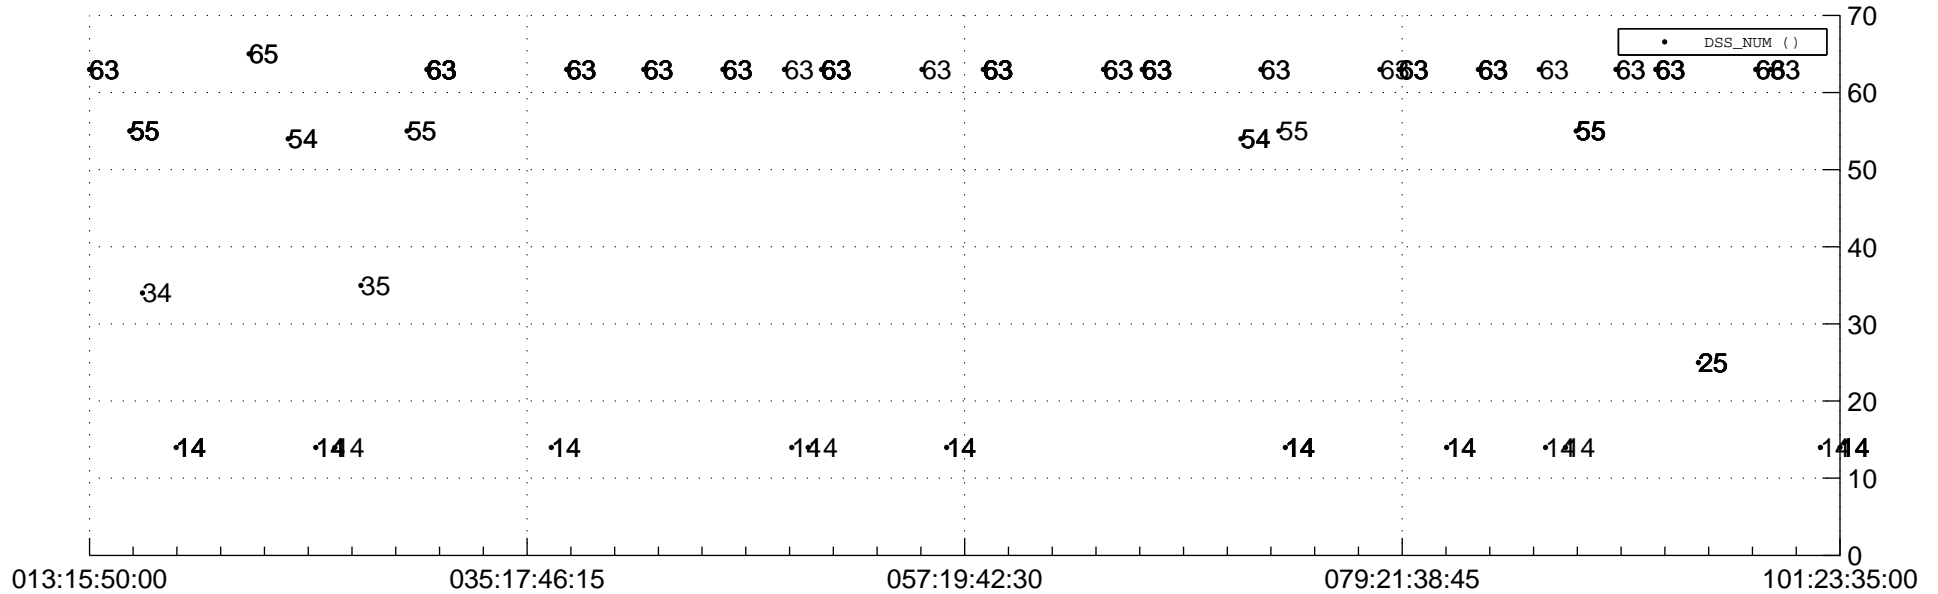

STEREO AHEAD Downlink Performance 2020:103

Number_of_Dropped_Frame

83

DSS_Station

Spacecraft Time (2020:013:15:50:00.000 -2020:101:23:35:00.000)

/disks/d81/project/stereo/mops/assessment/ahead/automation/output/engdump/yesterdaily/ahead_dp_2020_103.csv