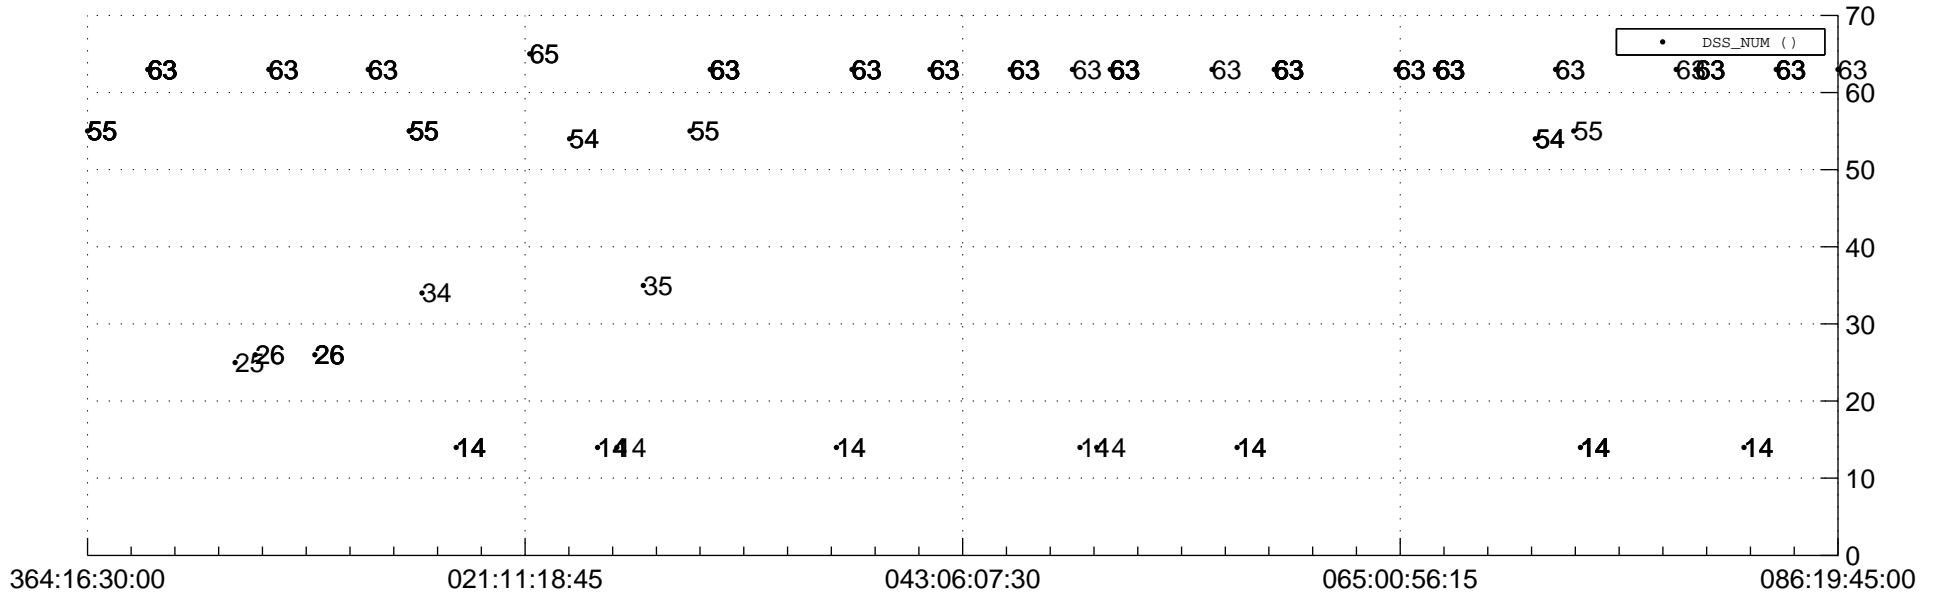

STEREO AHEAD Downlink Performance 2020:087

Number_of_Dropped_Frame

83

DSS_Station

Spacecraft Time (2019:364:16:30:00.000 -2020:086:19:45:00.000)

/disks/d81/project/stereo/mops/assessment/ahead/automation/output/engdump/yesterday/ahead_dp_2020_087.csv