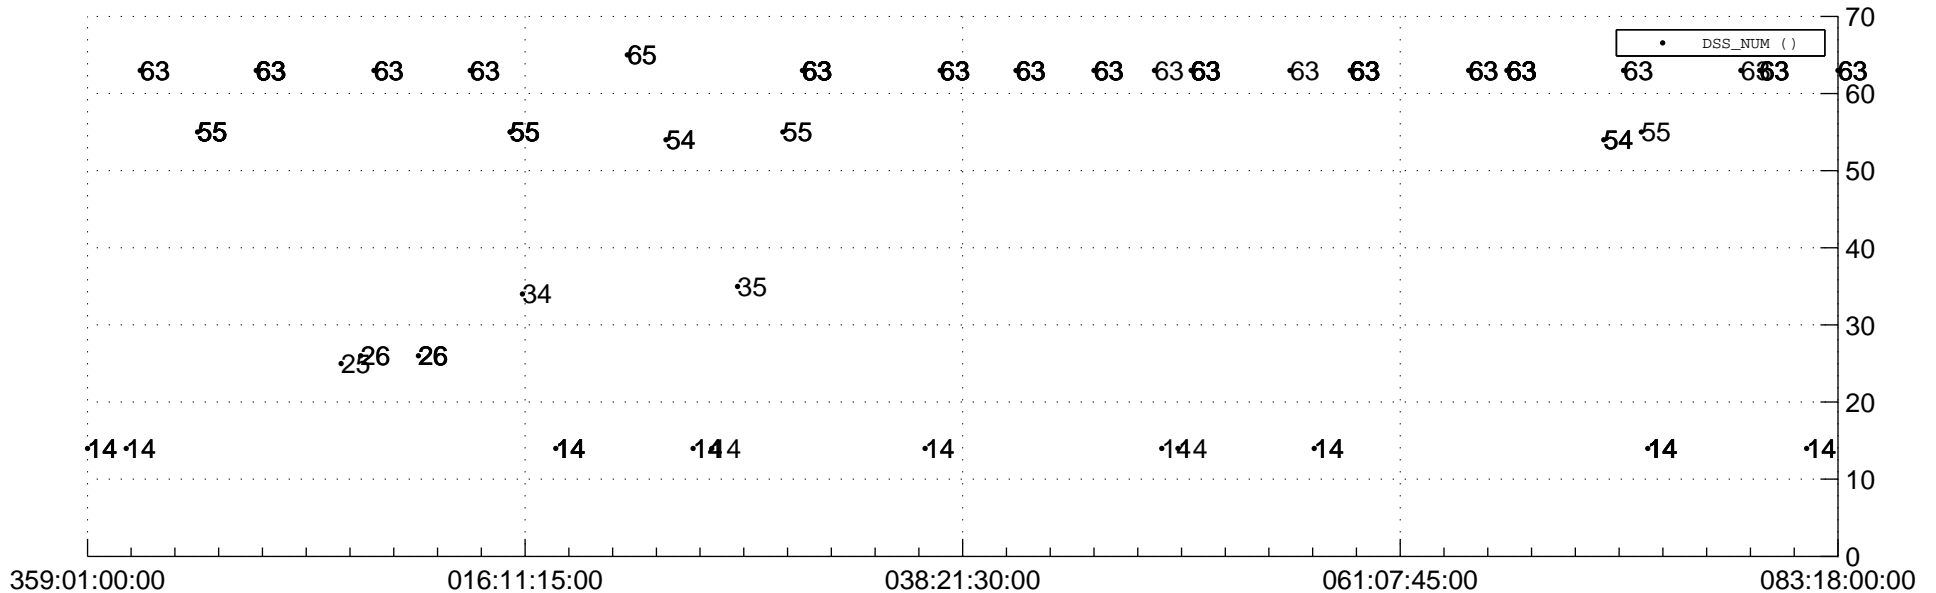

# STEREO AHEAD Downlink Performance 2020:085

## Number\_of\_Dropped\_Frame

83

## DSS\_Station

Spacecraft Time (2019:359:01:00:00.000 –2020:083:18:00:00.000)

/disks/d81/project/stereo/mops/assessment/ahead/automation/output/engdump/yesterday/ahead\_dp\_2020\_085.csv

Date Created:03/25/2020 12:32:01 PM