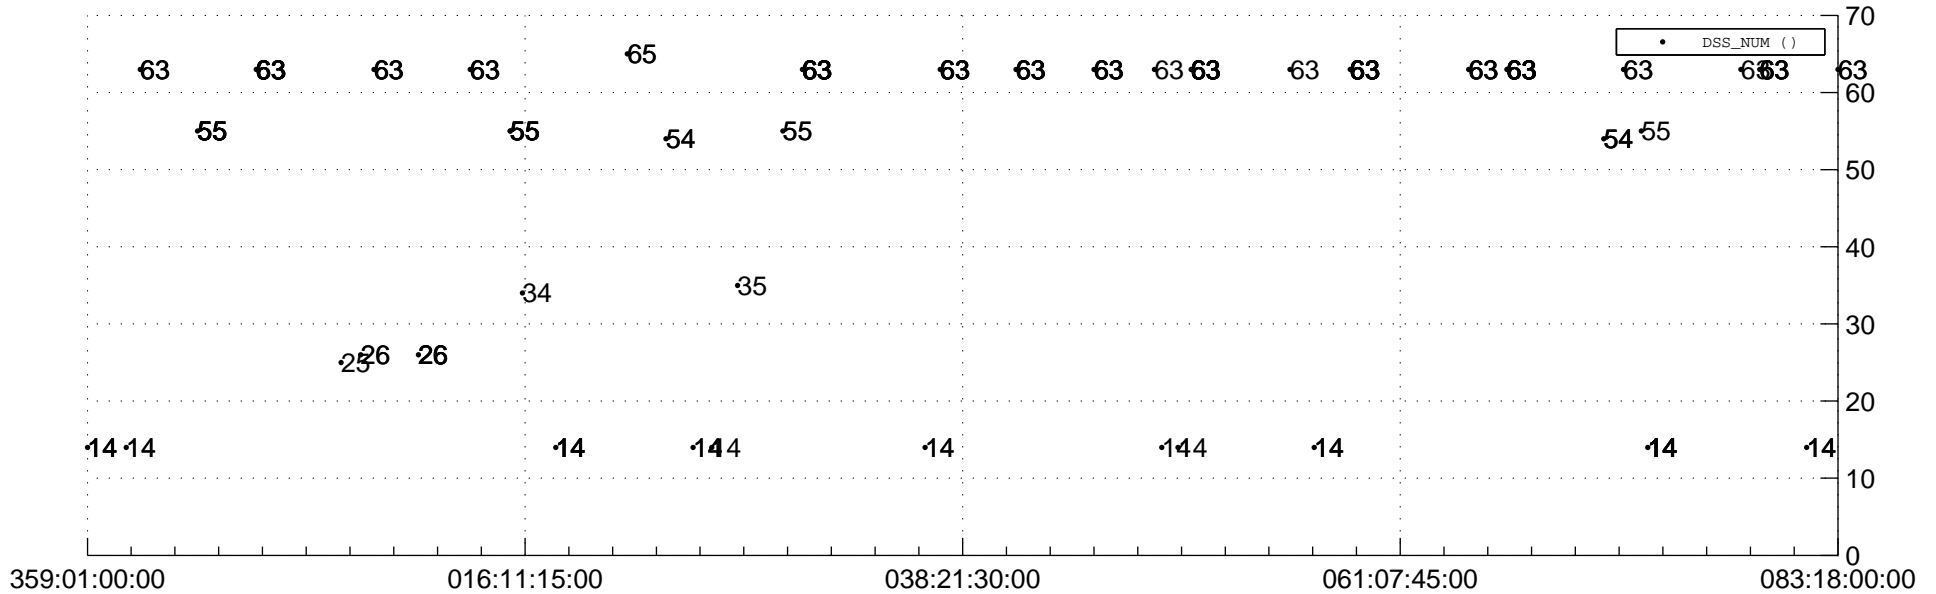

STEREO AHEAD Downlink Performance 2020:084

Number_of_Dropped_Frame

83

DSS_Station

Spacecraft Time (2019:359:01:00:00.000 -2020:083:18:00:00.000)

/disks/d81/project/stereo/mops/assessment/ahead/automation/output/engdump/yesterday/ahead_dp_2020_084.csv