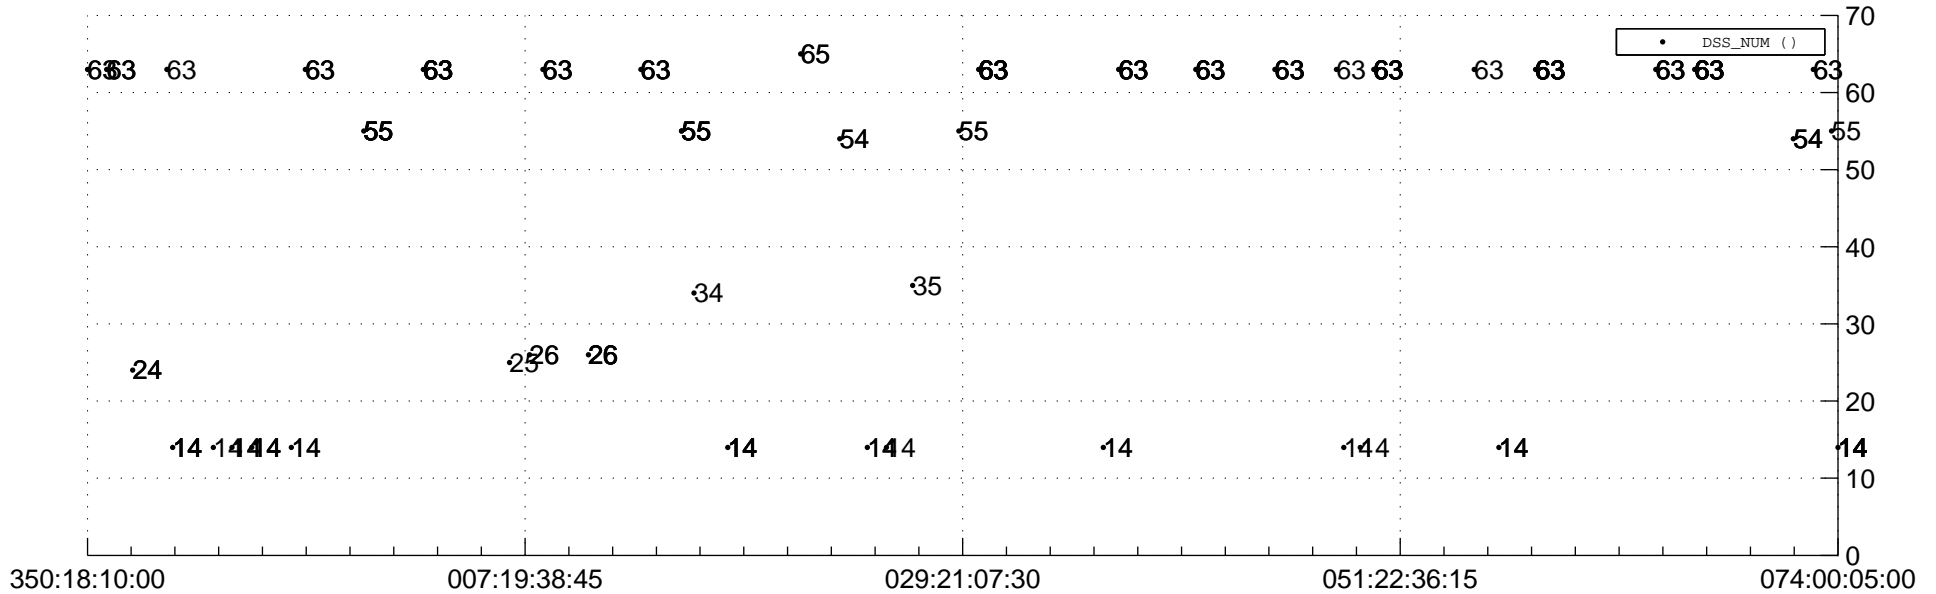

STEREO AHEAD Downlink Performance 2020:078

Number_of_Dropped_Frame

83

DSS_Station

Spacecraft Time (2019:350:18:10:00.000 -2020:074:00:05:00.000)

/disks/d81/project/stereo/mops/assessment/ahead/automation/output/engdump/yesterday/ahead_dp_2020_078.csv