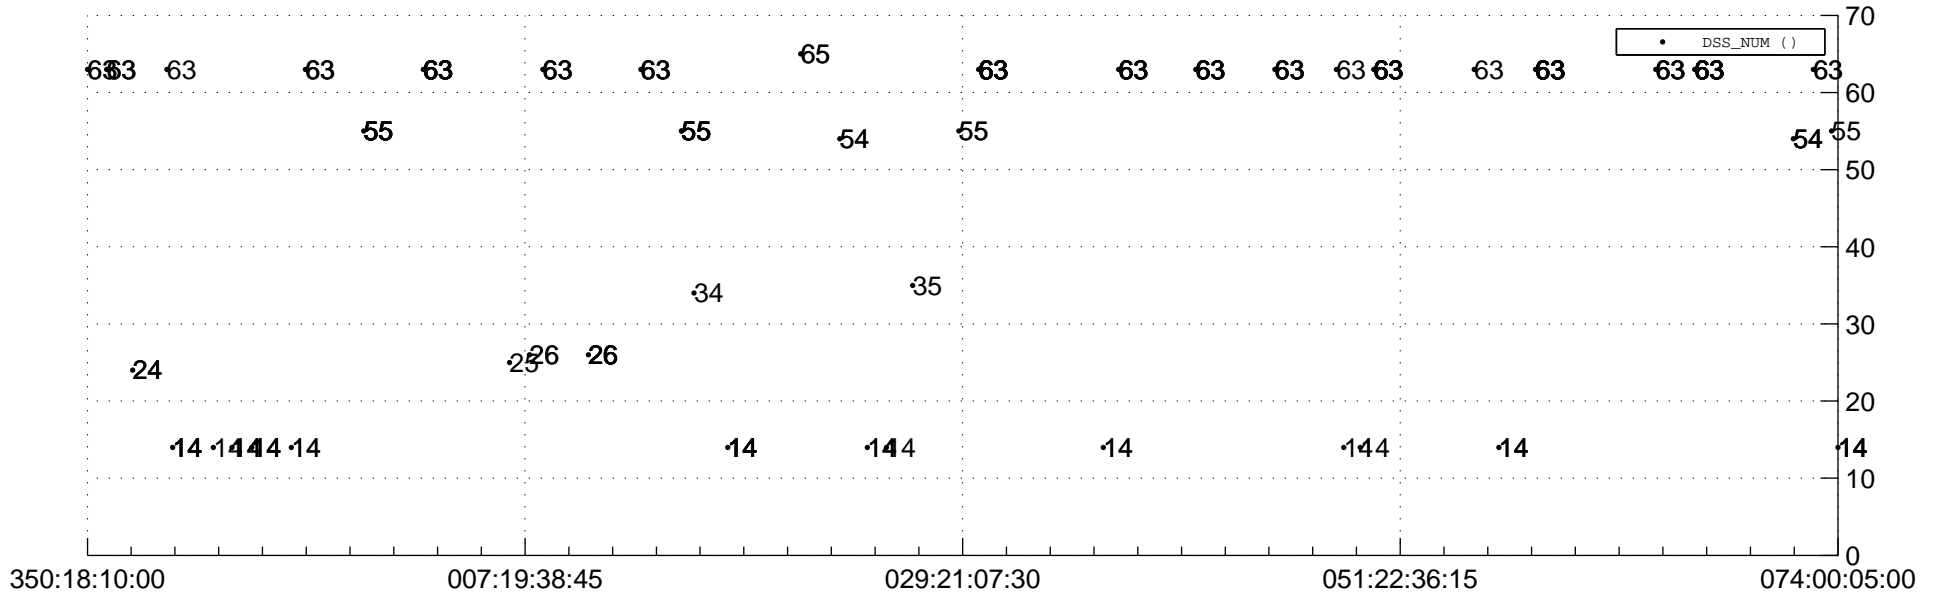

STEREO AHEAD Downlink Performance 2020:076

Number_of_Dropped_Frame

83

DSS_Station

Spacecraft Time (2019:350:18:10:00.000 -2020:074:00:05:00.000)

/disks/d81/project/stereo/mops/assessment/ahead/automation/output/engdump/yesterday/ahead_dp_2020_076.csv