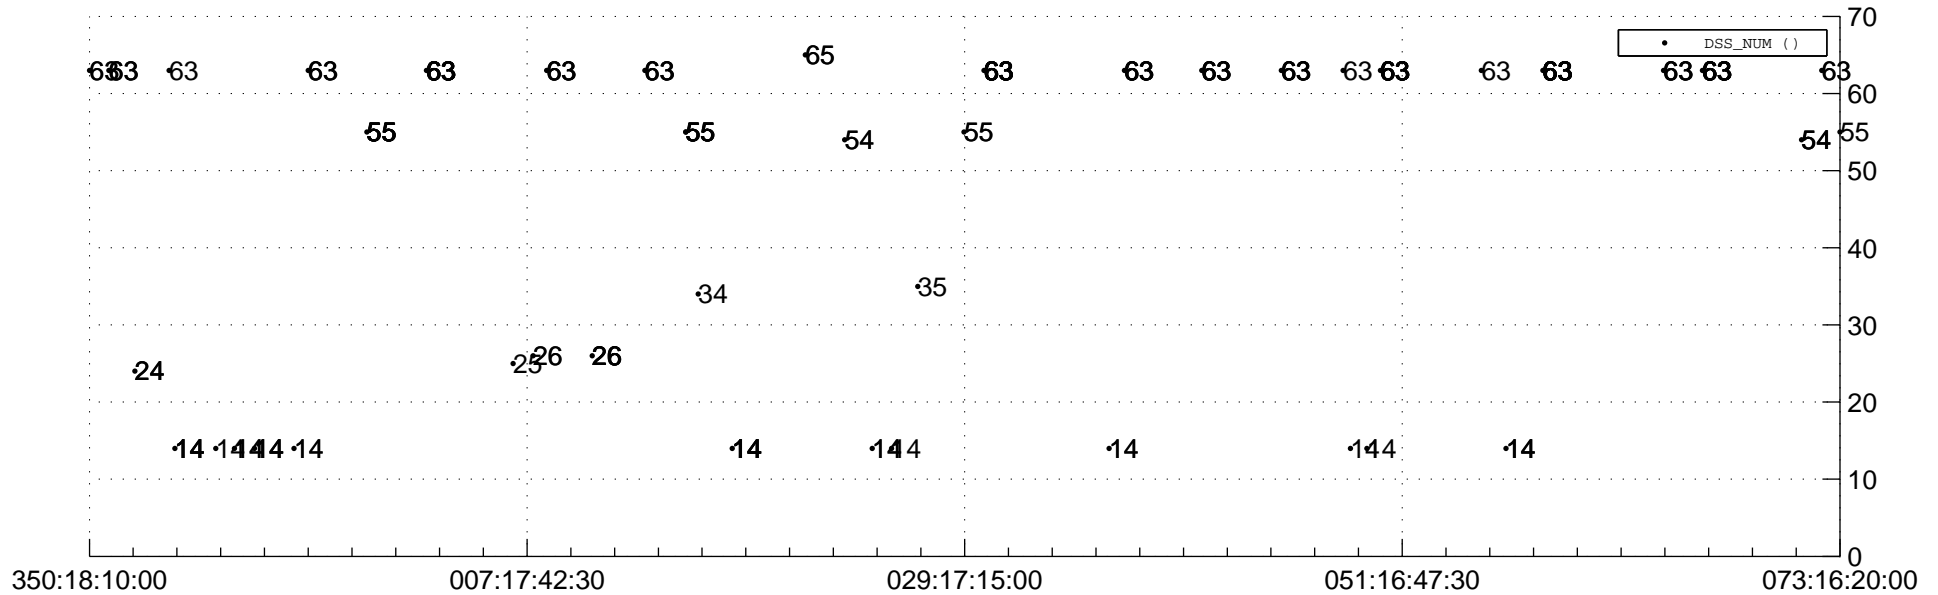

STEREO AHEAD Downlink Performance 2020:074

Number_of_Dropped_Frame

83

DSS_Station

Spacecraft Time (2019:350:18:10:00.000 -2020:073:16:20:00.000)

/disks/d81/project/stereo/mops/assessment/ahead/automation/output/engdump/yesterdaily/ahead_dp_2020_074.csv