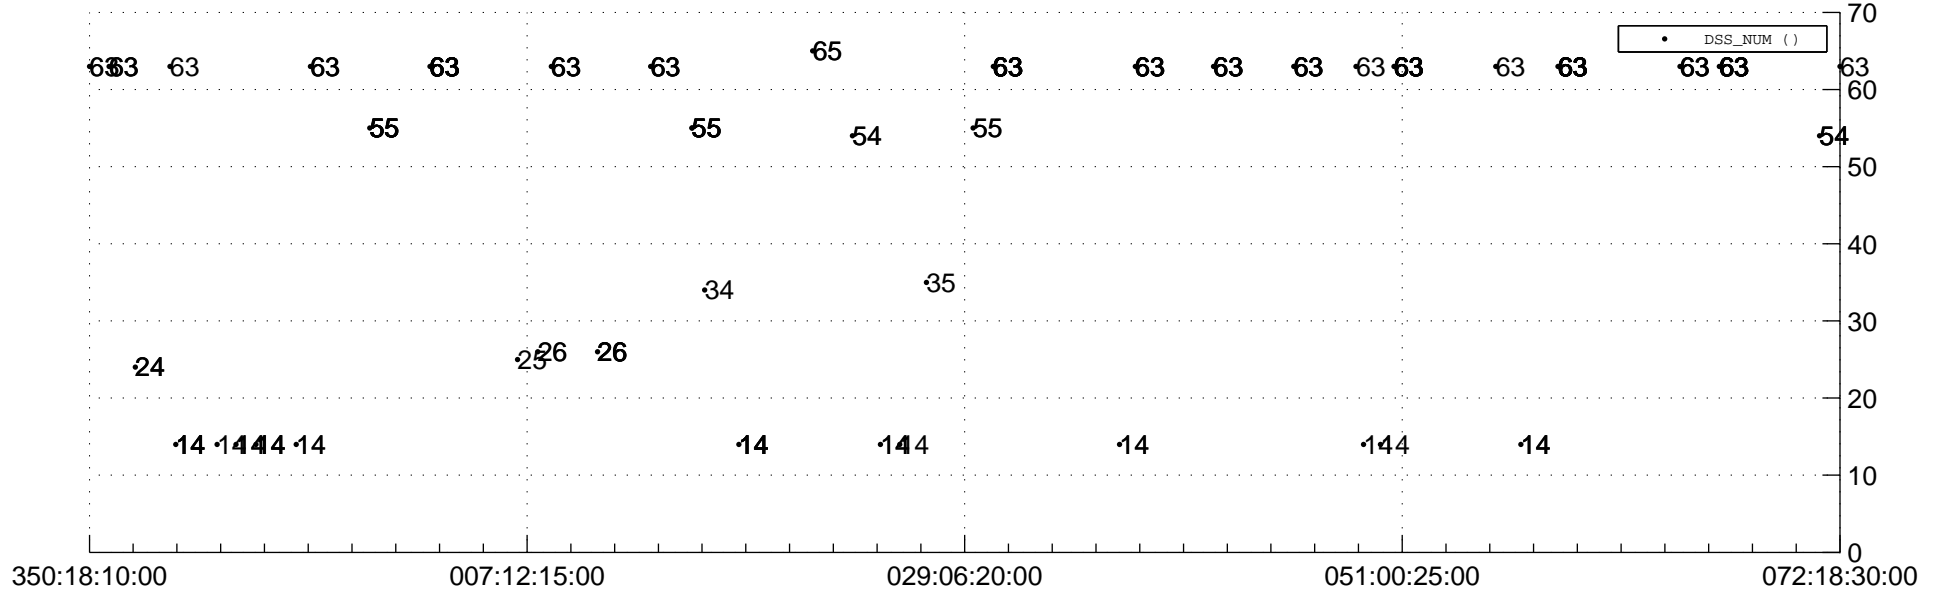

STEREO AHEAD Downlink Performance 2020:073

Number_of_Dropped_Frame

83

DSS_Station

Spacecraft Time (2019:350:18:10:00.000 -2020:072:18:30:00.000)

/disks/d81/project/stereo/mops/assessment/ahead/automation/output/engdump/yesterdaily/ahead_dp_2020_073.csv