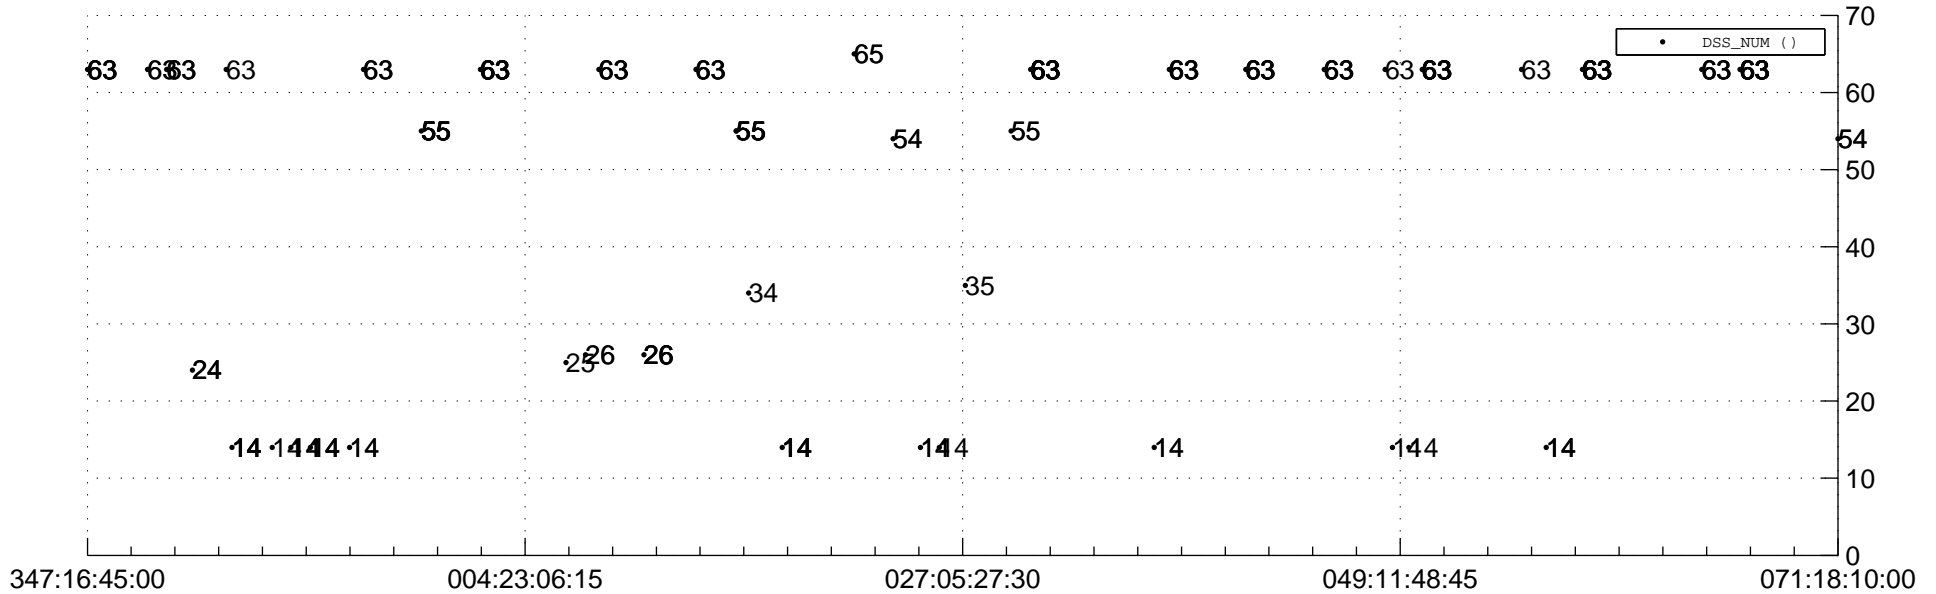

STEREO AHEAD Downlink Performance 2020:072

Number_of_Dropped_Frame

83

DSS_Station

Spacecraft Time (2019:347:16:45:00.000 -2020:071:18:10:00.000)

/disks/d81/project/stereo/mops/assessment/ahead/automation/output/engdump/yesterday/ahead_dp_2020_072.csv