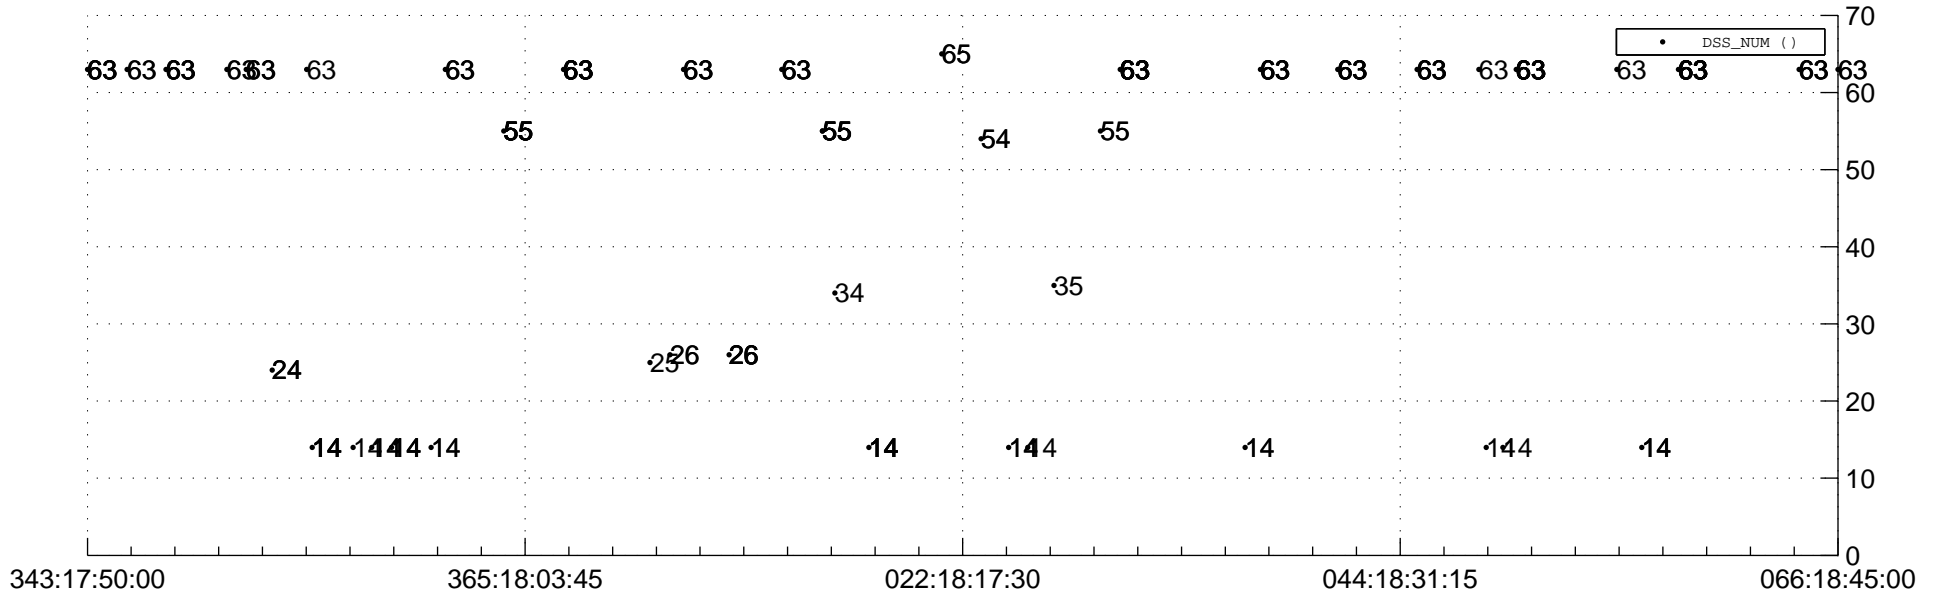

STEREO AHEAD Downlink Performance 2020:067

Number_of_Dropped_Frame

DSS_Station

Spacecraft Time (2019:343:17:50:00.000 –2020:066:18:45:00.000)

/disks/d81/project/stereo/mops/assessment/ahead/automation/output/engdump/yesterday/ahead_dp_2020_067.csv