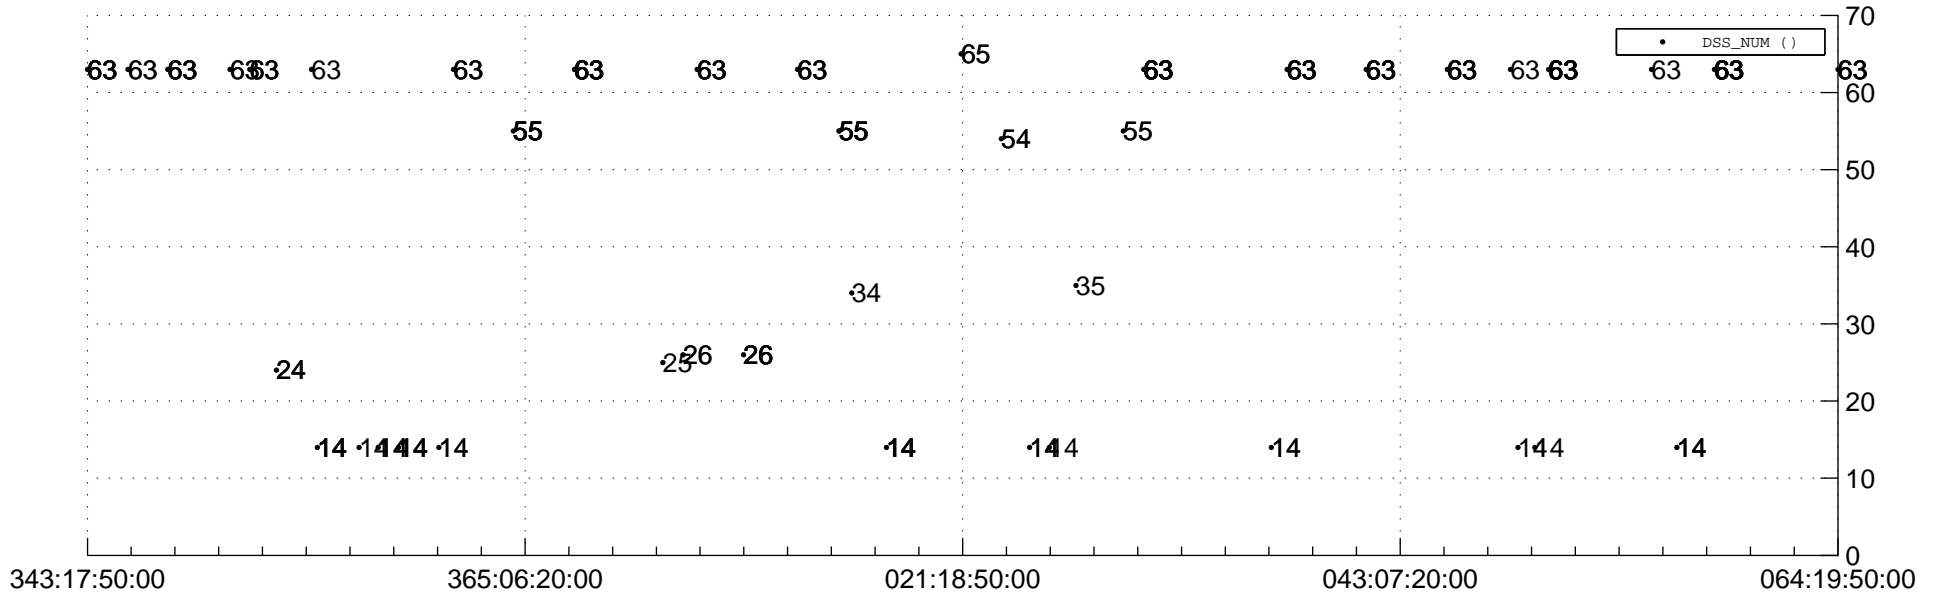

STEREO AHEAD Downlink Performance 2020:066

Number_of_Dropped_Frame

DSS_Station

Spacecraft Time (2019:343:17:50:00.000 -2020:064:19:50:00.000)

/disks/d81/project/stereo/mops/assessment/ahead/automation/output/engdump/yesterday/ahead_dp_2020_066.csv