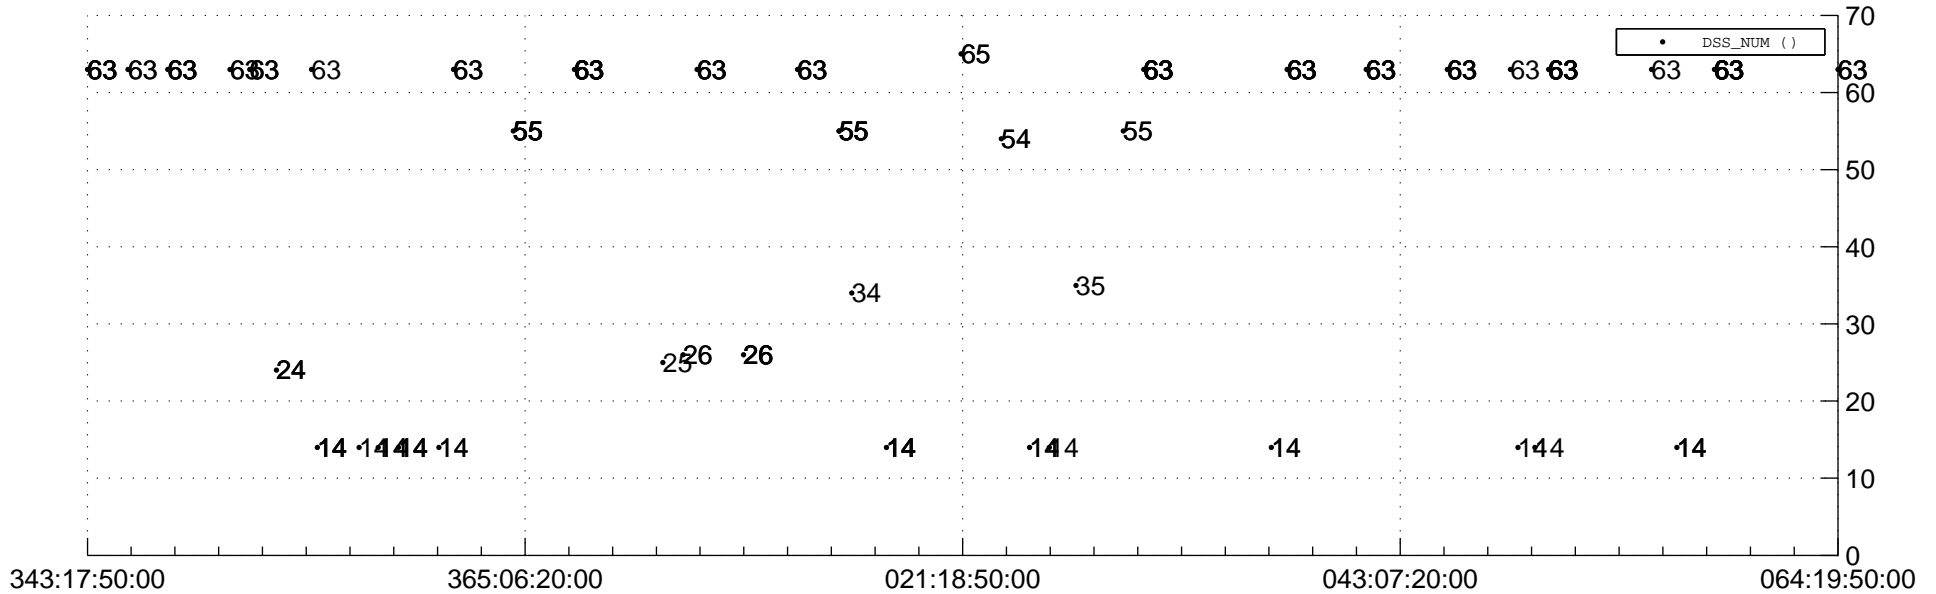

STEREO AHEAD Downlink Performance 2020:065

Number_of_Dropped_Frame

DSS_Station

Spacecraft Time (2019:343:17:50:00.000 -2020:064:19:50:00.000)

/disks/d81/project/stereo/mops/assessment/ahead/automation/output/engdump/yesterday/ahead_dp_2020_065.csv