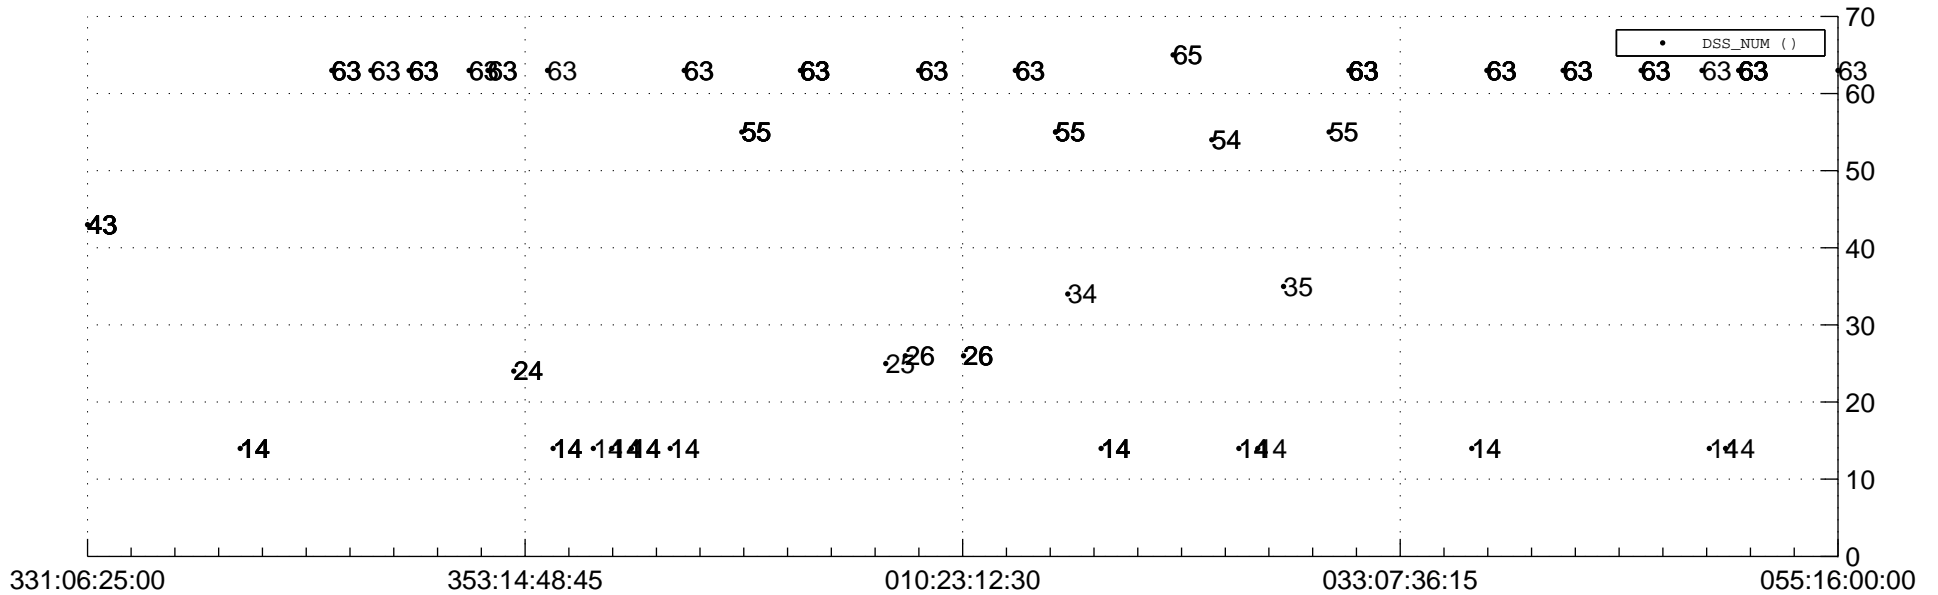

STEREO AHEAD Downlink Performance 2020:056

Number_of_Dropped_Frame

83

DSS_Station

Spacecraft Time (2019:331:06:25:00.000 –2020:055:16:00:00.000)

/disks/d81/project/stereo/mops/assessment/ahead/automation/output/engdump/yesterdaily/ahead_dp_2020_056.csv