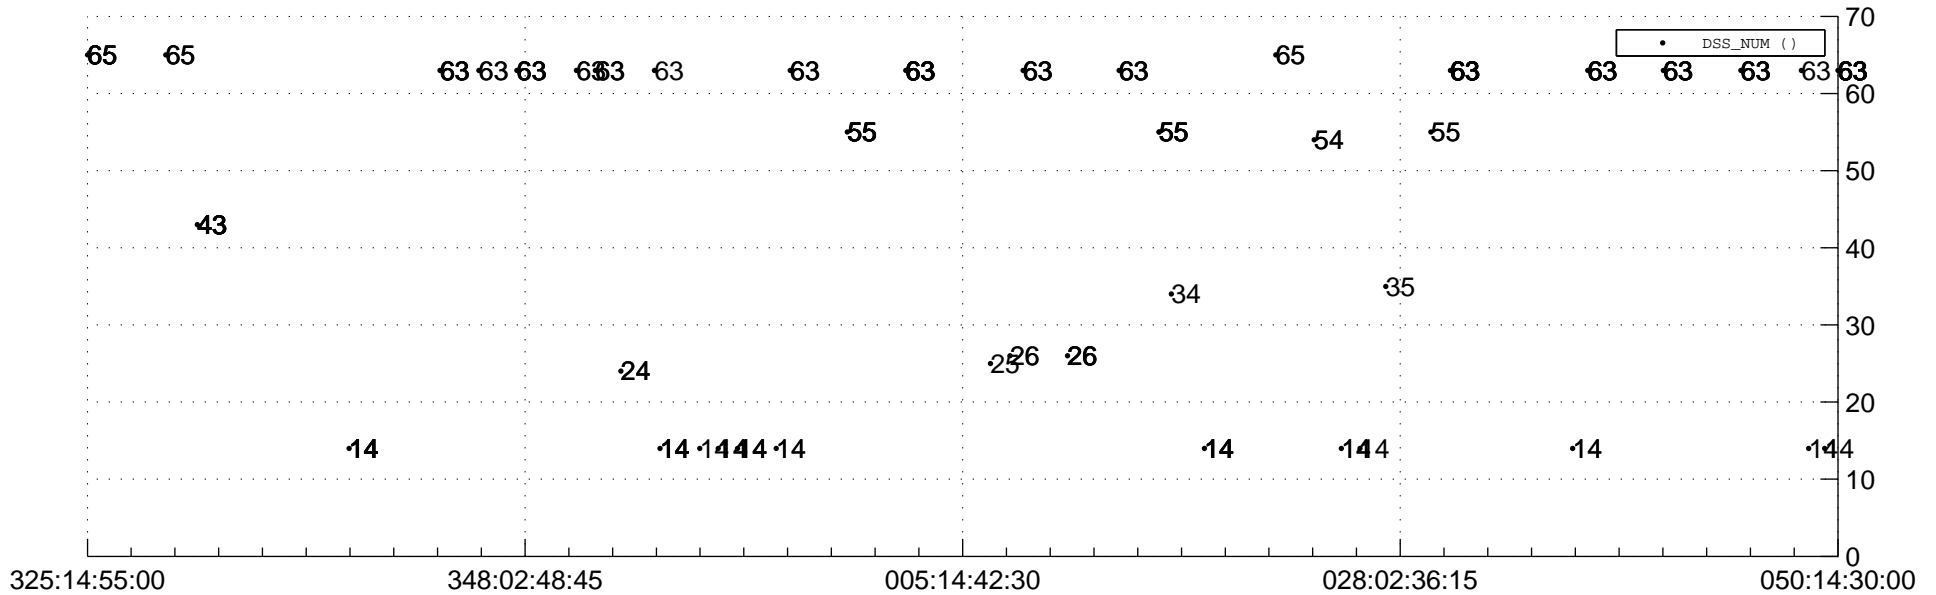

STEREO AHEAD Downlink Performance 2020:055

Number_of_Dropped_Frame

DSS_Station

Spacecraft Time (2019:325:14:55:00.000 -2020:050:14:30:00.000)

/disks/d81/project/stereo/mops/assessment/ahead/automation/output/engdump/yesterday/ahead_dp_2020_055.csv