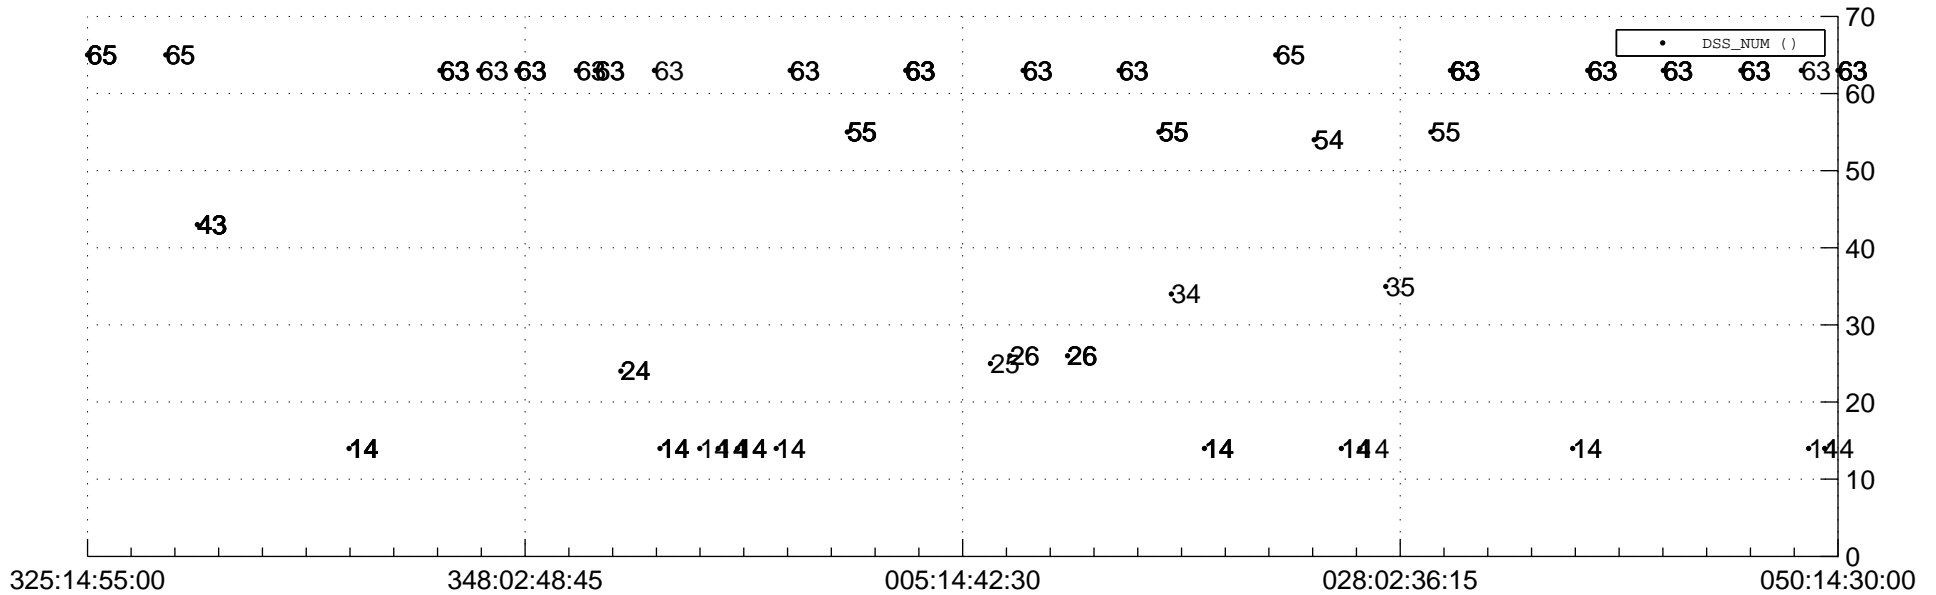

STEREO AHEAD Downlink Performance 2020:053

Number_of_Dropped_Frame

DSS_Station

Spacecraft Time (2019:325:14:55:00.000 -2020:050:14:30:00.000)

/disks/d81/project/stereo/mops/assessment/ahead/automation/output/engdump/yesterdaily/ahead_dp_2020_053.csv