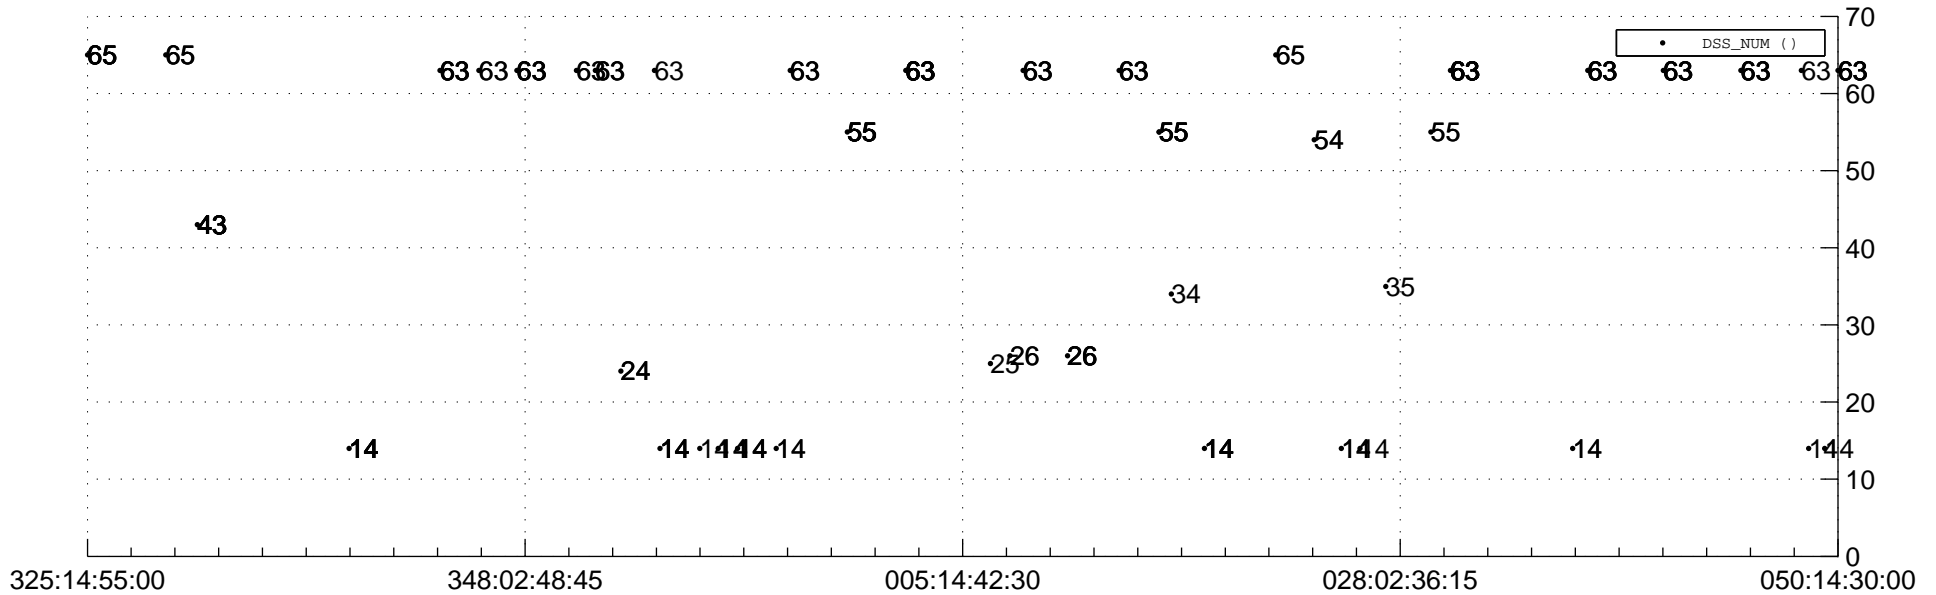

STEREO AHEAD Downlink Performance 2020:052

Number_of_Dropped_Frame

DSS_Station

Spacecraft Time (2019:325:14:55:00.000 -2020:050:14:30:00.000)

/disks/d81/project/stereo/mops/assessment/ahead/automation/output/engdump/yesterday/ahead_dp_2020_052.csv