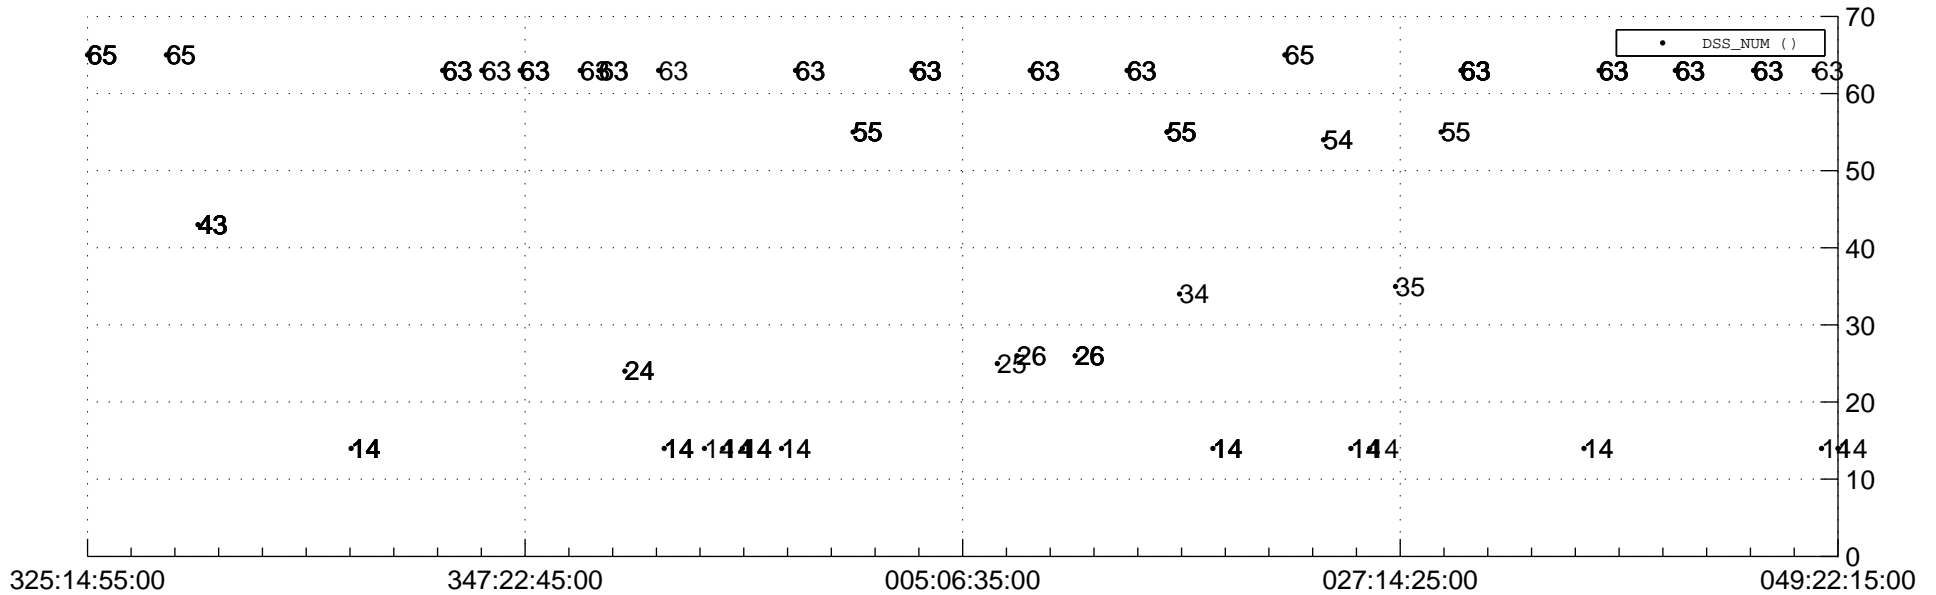

STEREO AHEAD Downlink Performance 2020:050

Number_of_Dropped_Frame

DSS_Station

Spacecraft Time (2019:325:14:55:00.000 -2020:049:22:15:00.000)

/disks/d81/project/stereo/mops/assessment/ahead/automation/output/engdump/yesterday/ahead_dp_2020_050.csv