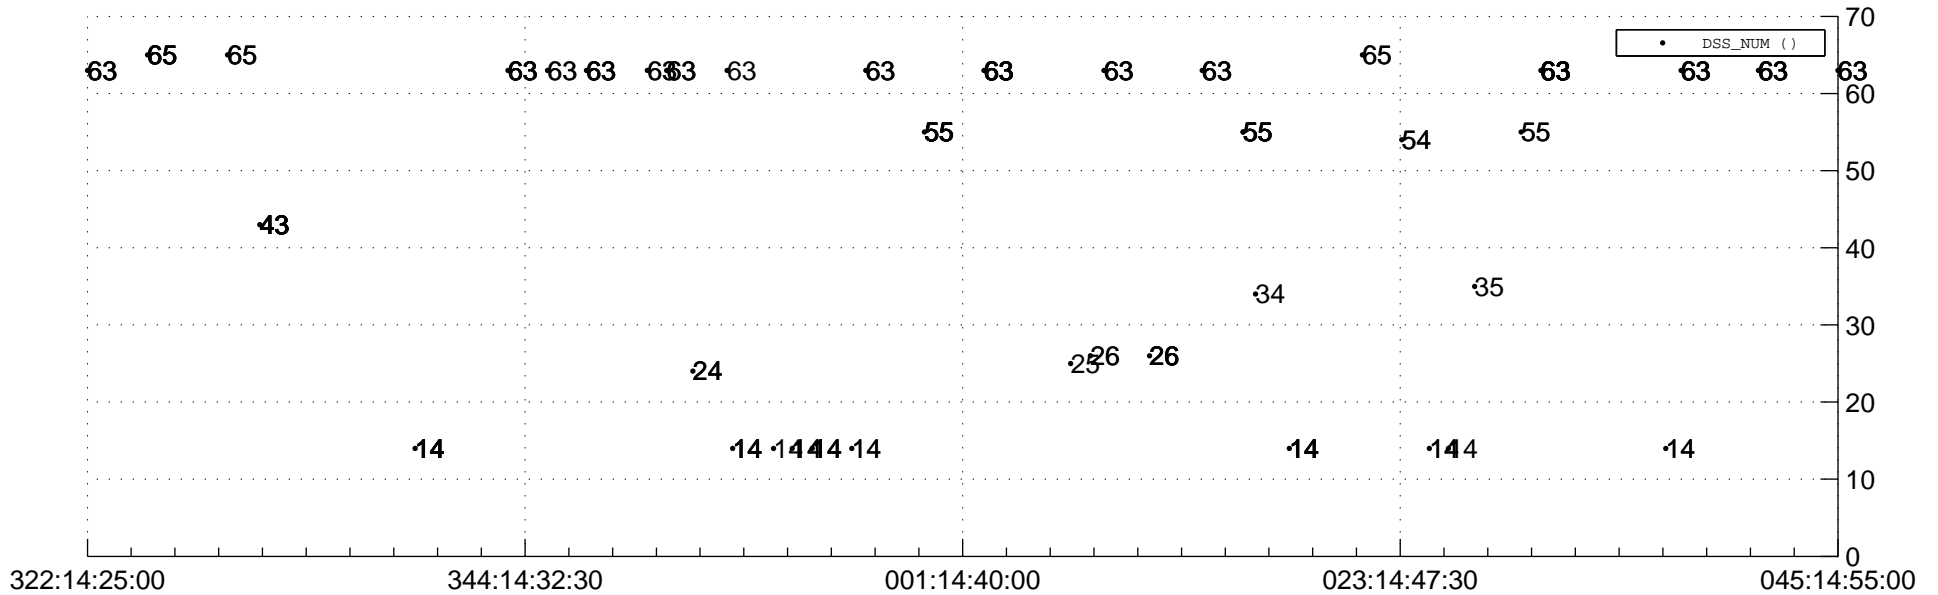

STEREO AHEAD Downlink Performance 2020:047

Number_of_Dropped_Frame

DSS_Station

Spacecraft Time (2019:322:14:25:00.000 -2020:045:14:55:00.000)

/disks/d81/project/stereo/mops/assessment/ahead/automation/output/engdump/yesterday/ahead_dp_2020_047.csv