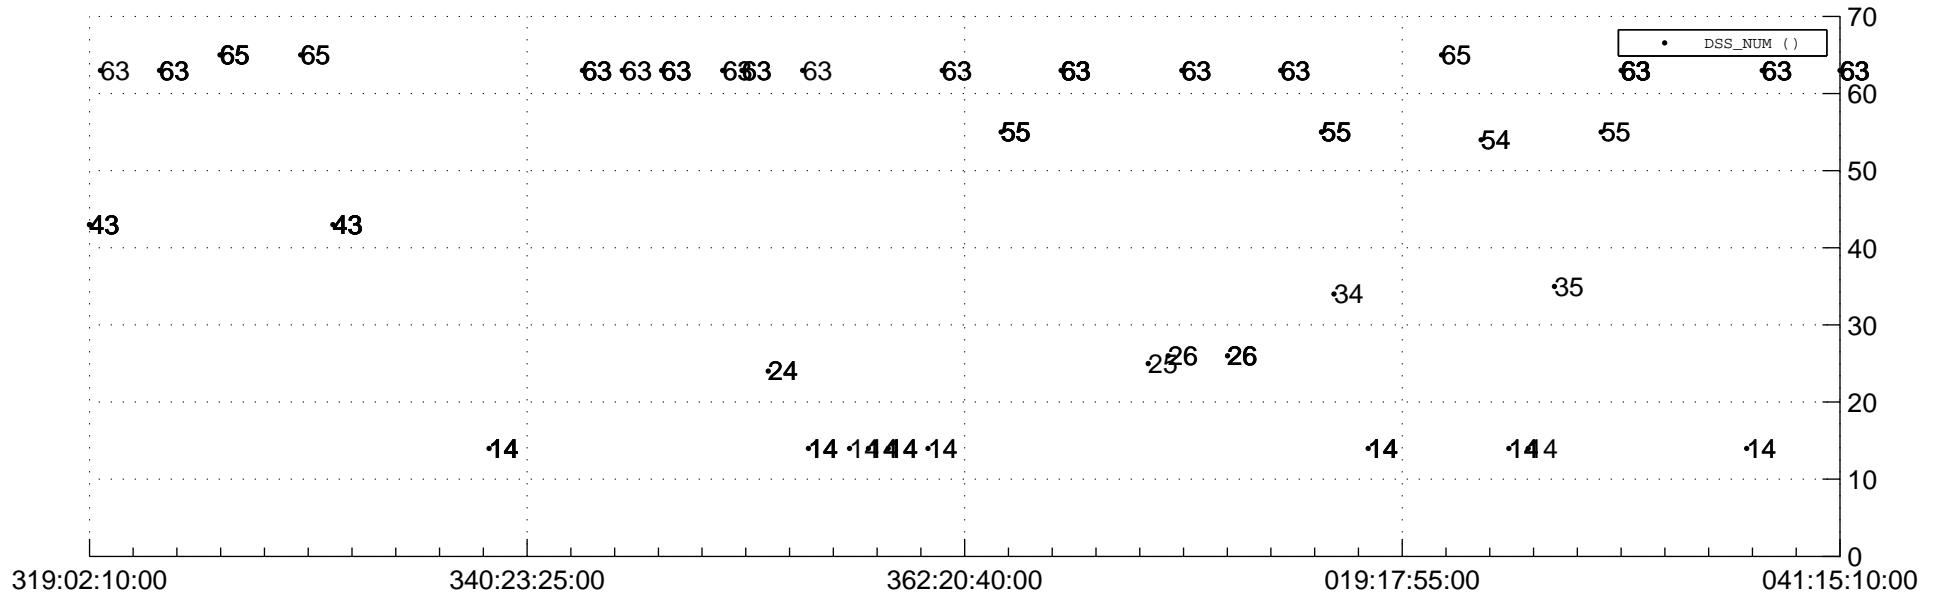

STEREO AHEAD Downlink Performance 2020:045

Number_of_Dropped_Frame

DSS_Station

Spacecraft Time (2019:319:02:10:00.000 -2020:041:15:10:00.000)

/disks/d81/project/stereo/mops/assessment/ahead/automation/output/engdump/yesterdaily/ahead_dp_2020_045.csv