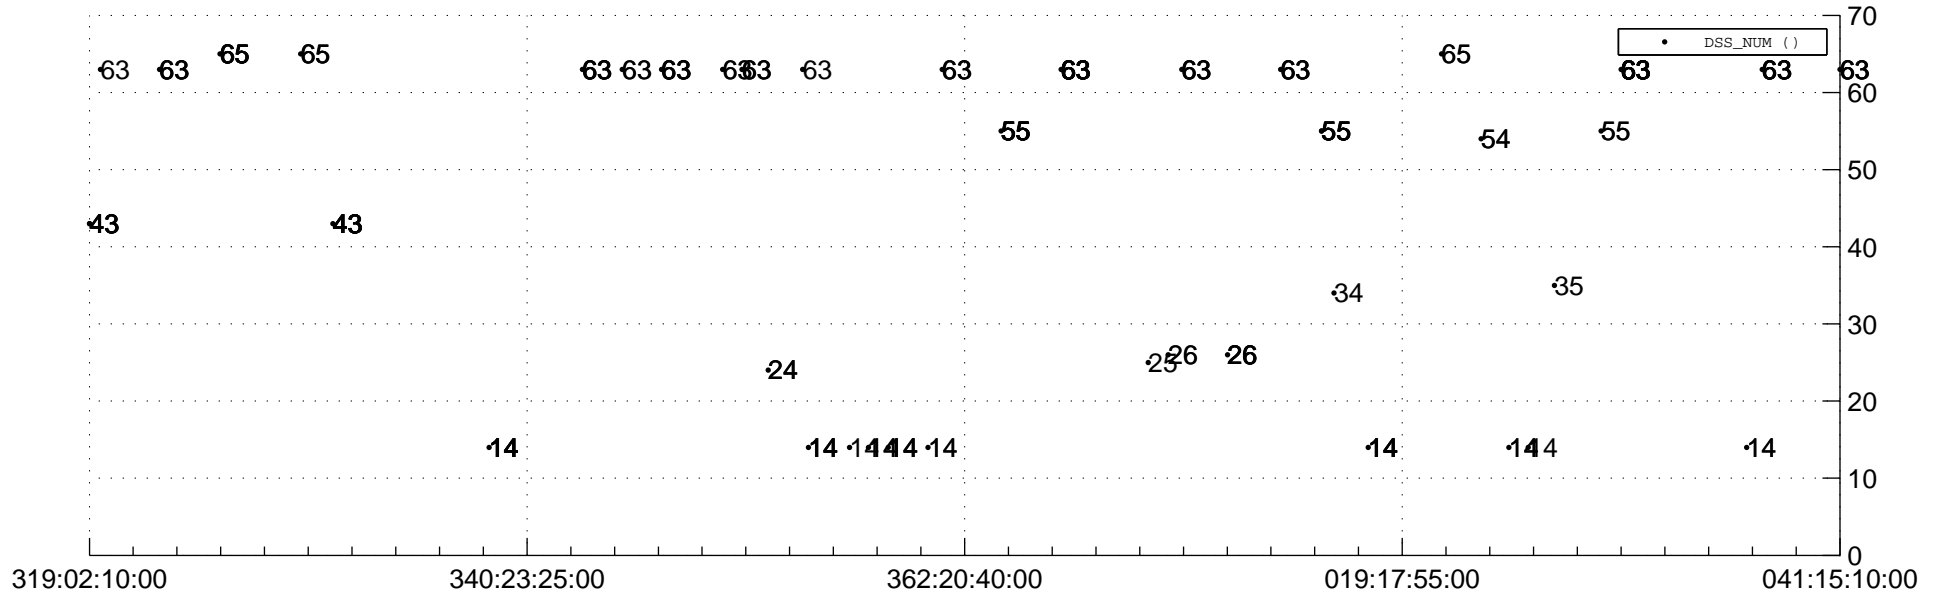

STEREO AHEAD Downlink Performance 2020:043

Number_of_Dropped_Frame

DSS_Station

Spacecraft Time (2019:319:02:10:00.000 -2020:041:15:10:00.000)

/disks/d81/project/stereo/mops/assessment/ahead/automation/output/engdump/yesterday/ahead_dp_2020_043.csv