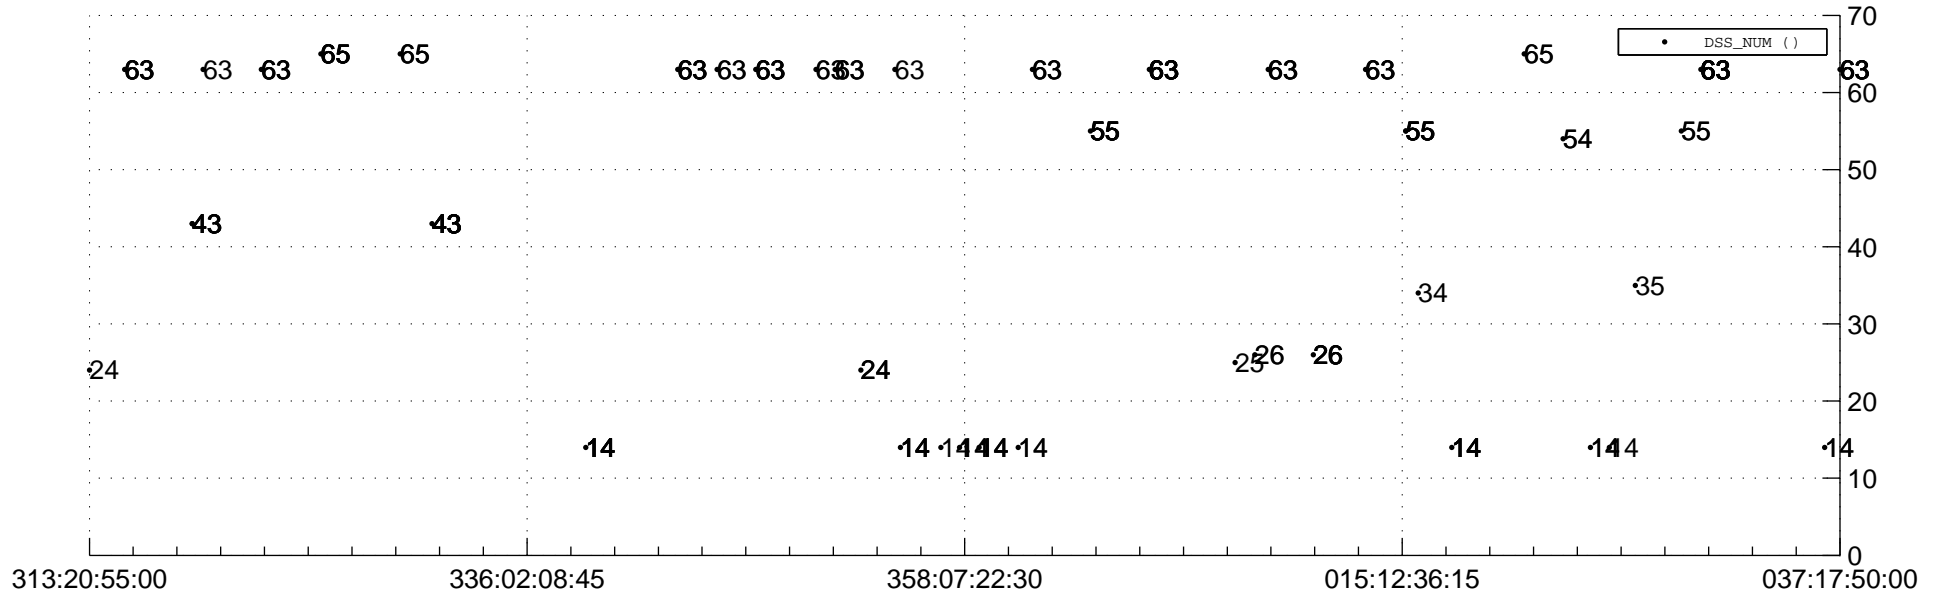

STEREO AHEAD Downlink Performance 2020:041

Number_of_Dropped_Frame

DSS_Station

Spacecraft Time (2019:313:20:55:00.000 -2020:037:17:50:00.000)

/disks/d81/project/stereo/mops/assessment/ahead/automation/output/engdump/yesterday/ahead_dp_2020_041.csv