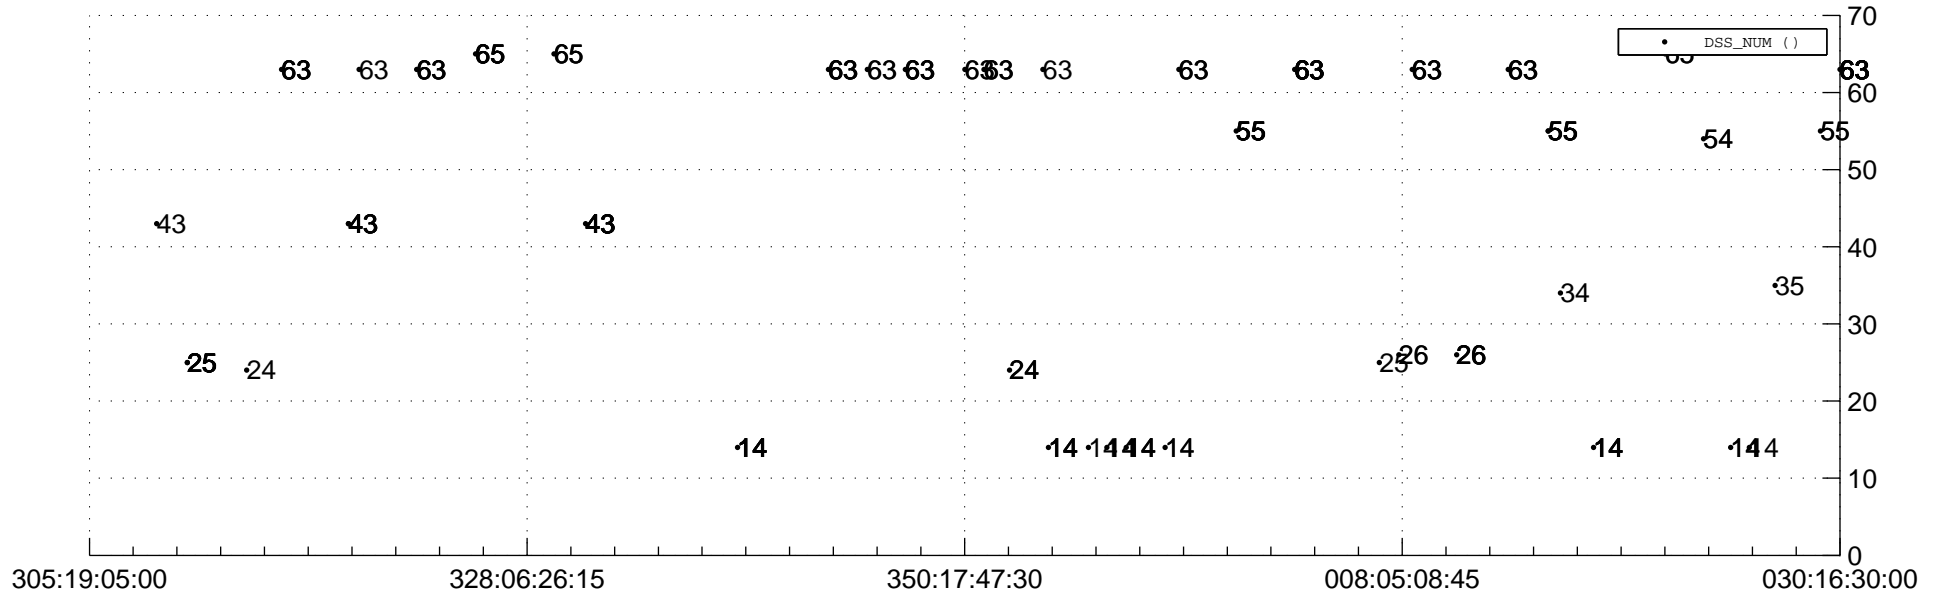

STEREO AHEAD Downlink Performance 2020:036

Number_of_Dropped_Frame

84

83

DSS_Station

Spacecraft Time (2019:305:19:05:00.000 -2020:030:16:30:00.000)

/disks/d81/project/stereo/mops/assessment/ahead/automation/output/engdump/yesterdaily/ahead_dp_2020_036.csv