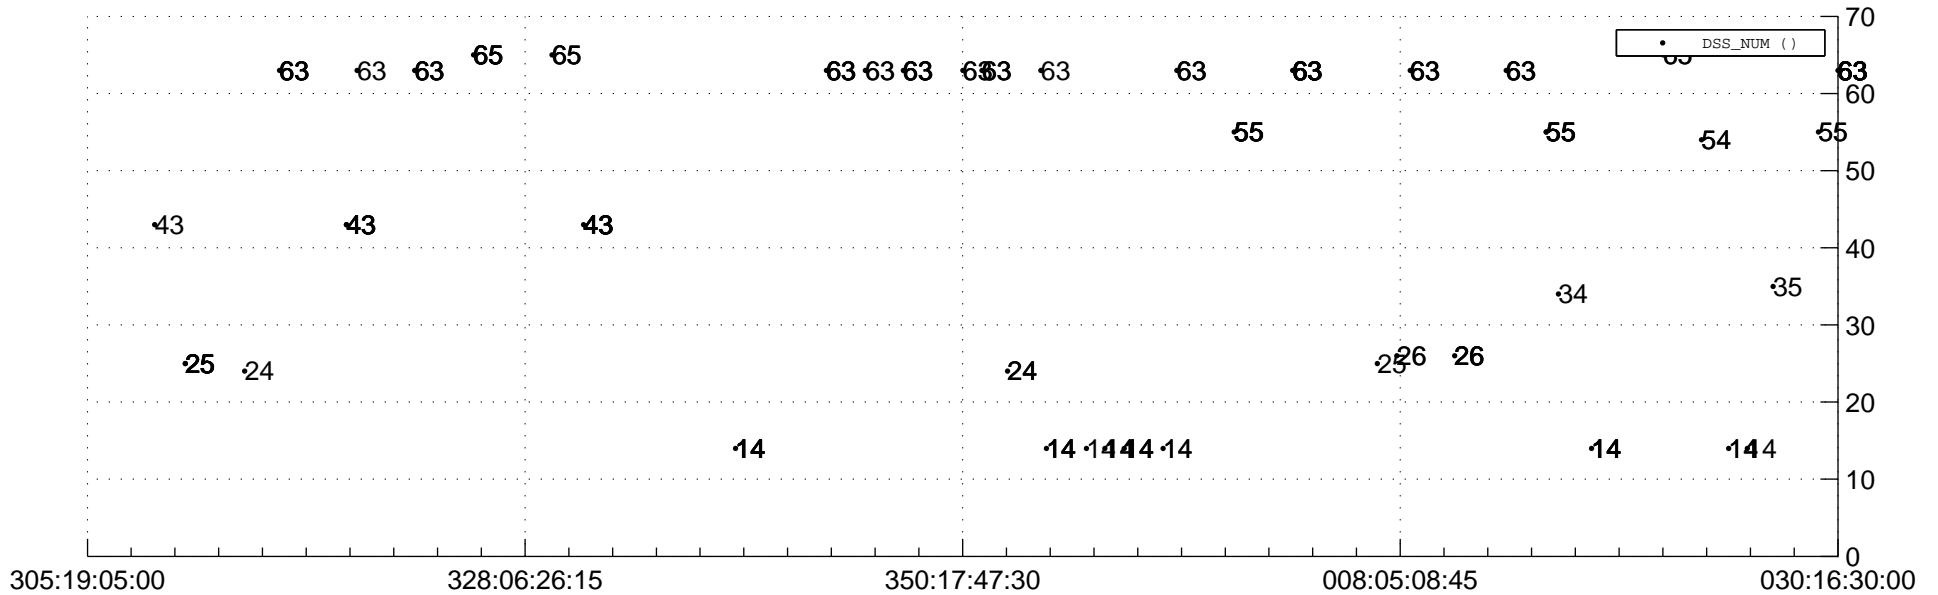

STEREO AHEAD Downlink Performance 2020:035

Number_of_Dropped_Frame

84

83

DSS_Station

Spacecraft Time (2019:305:19:05:00.000 -2020:030:16:30:00.000)

/disks/d81/project/stereo/mops/assessment/ahead/automation/output/engdump/yesterday/ahead_dp_2020_035.csv