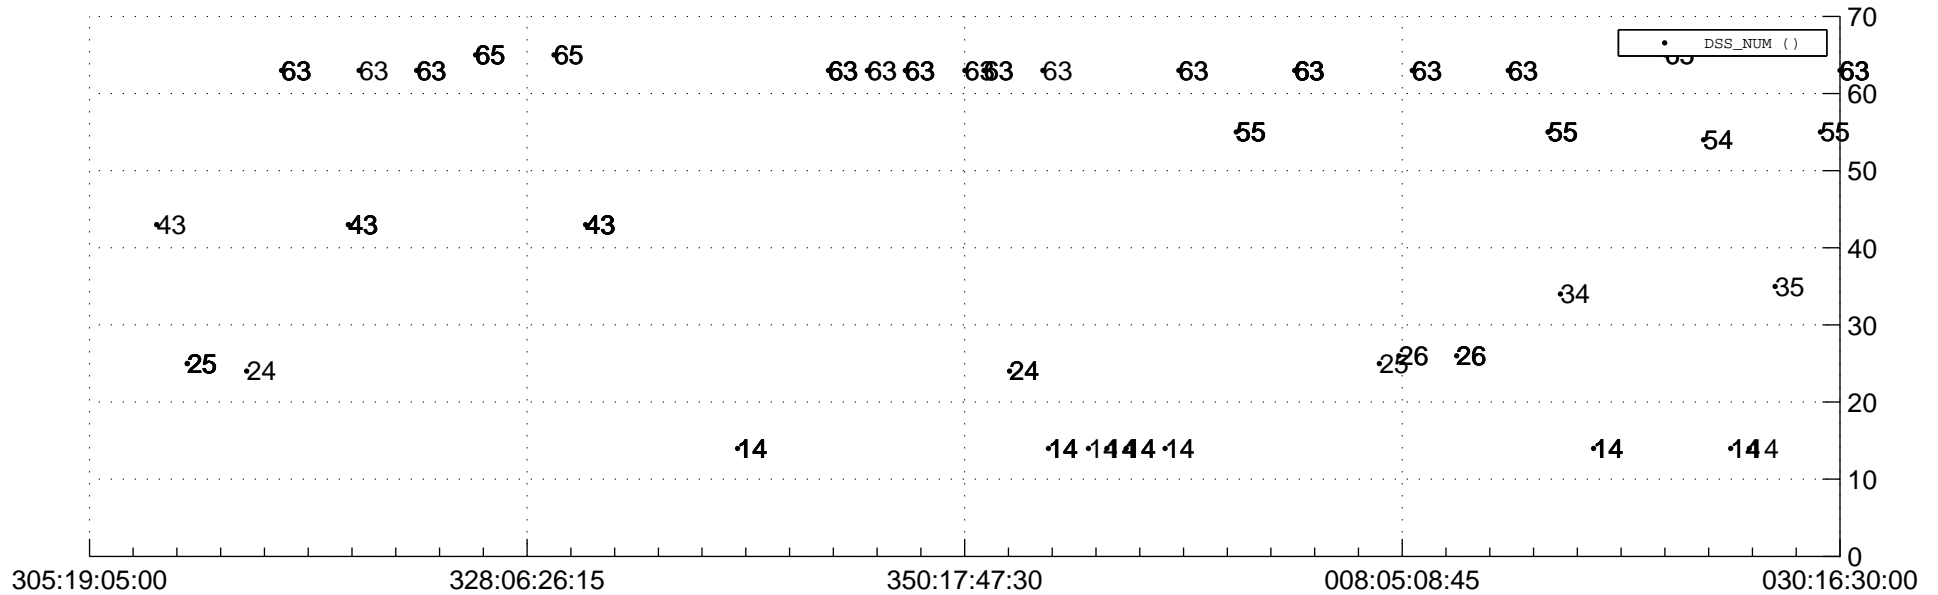

STEREO AHEAD Downlink Performance 2020:032

Number_of_Dropped_Frame

84

83

DSS_Station

Spacecraft Time (2019:305:19:05:00.000 -2020:030:16:30:00.000)

/disks/d81/project/stereo/mops/assessment/ahead/automation/output/engdump/yesterdaily/ahead_dp_2020_032.csv