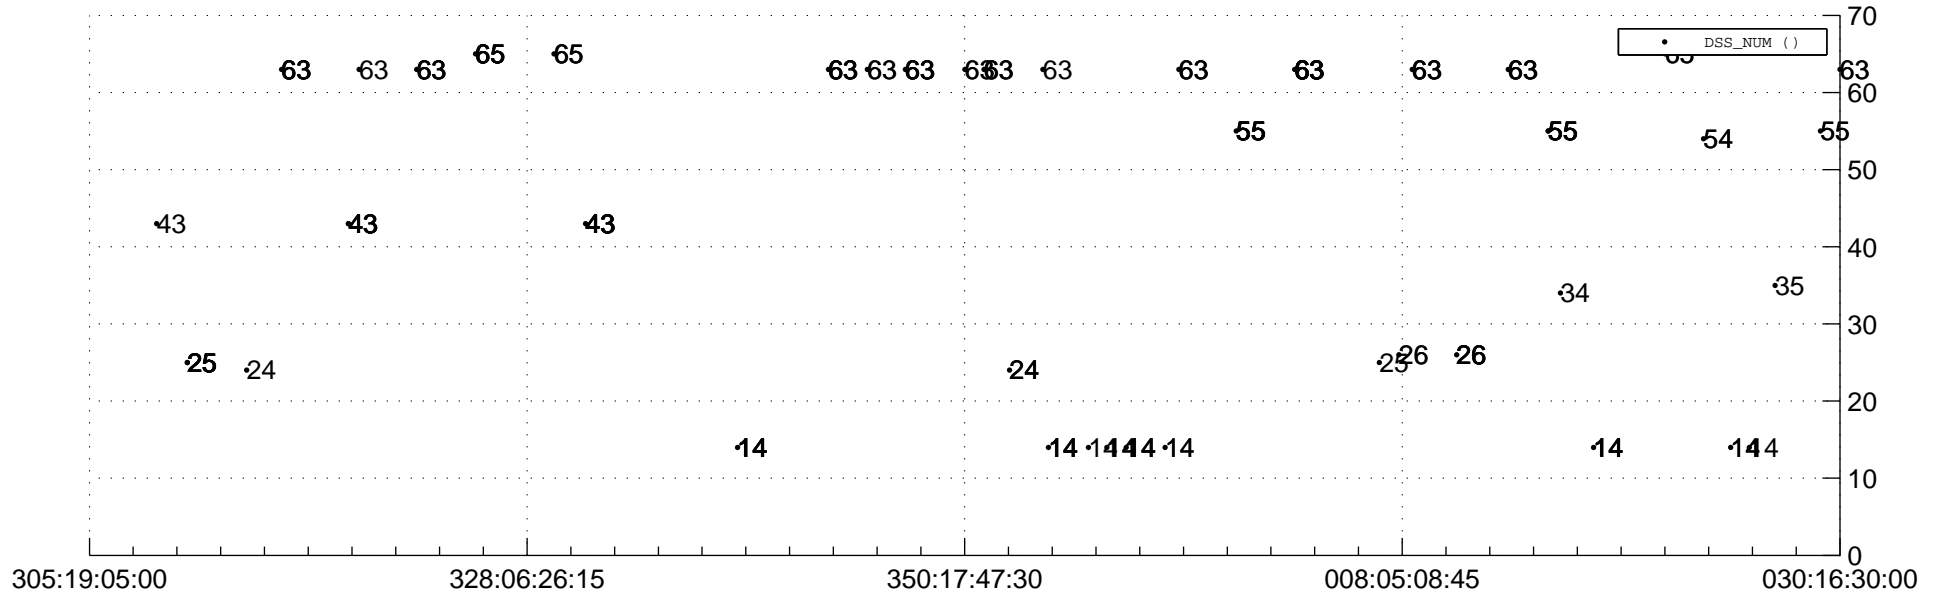

STEREO AHEAD Downlink Performance 2020:031

Number_of_Dropped_Frame

84

83

DSS_Station

Spacecraft Time (2019:305:19:05:00.000 -2020:030:16:30:00.000)

/disks/d81/project/stereo/mops/assessment/ahead/automation/output/engdump/yesterdaily/ahead_dp_2020_031.csv