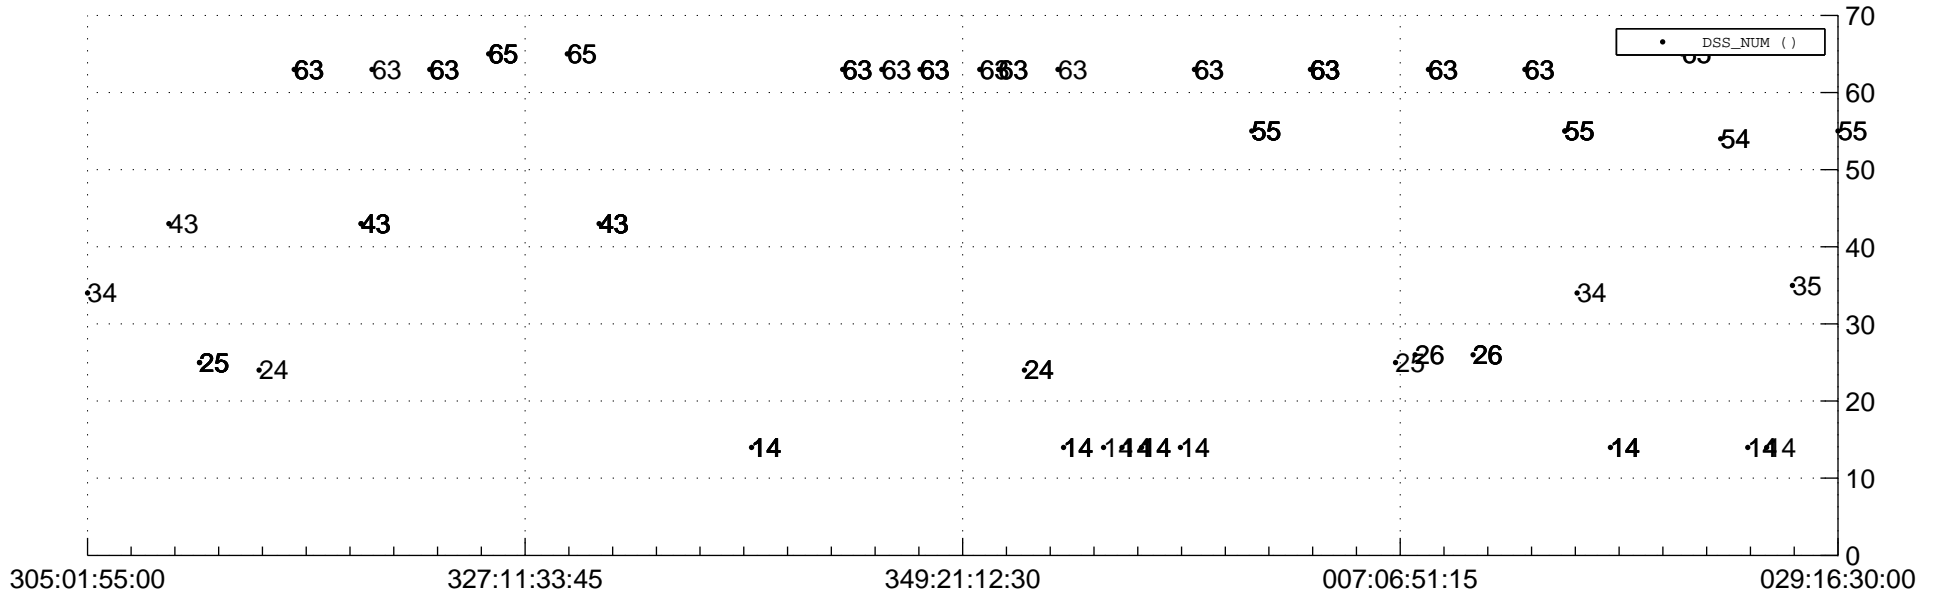

STEREO AHEAD Downlink Performance 2020:030

Number_of_Dropped_Frame

84

83

DSS_Station

Spacecraft Time (2019:305:01:55:00.000 -2020:029:16:30:00.000)

/disks/d81/project/stereo/mops/assessment/ahead/automation/output/engdump/yesterdaily/ahead_dp_2020_030.csv