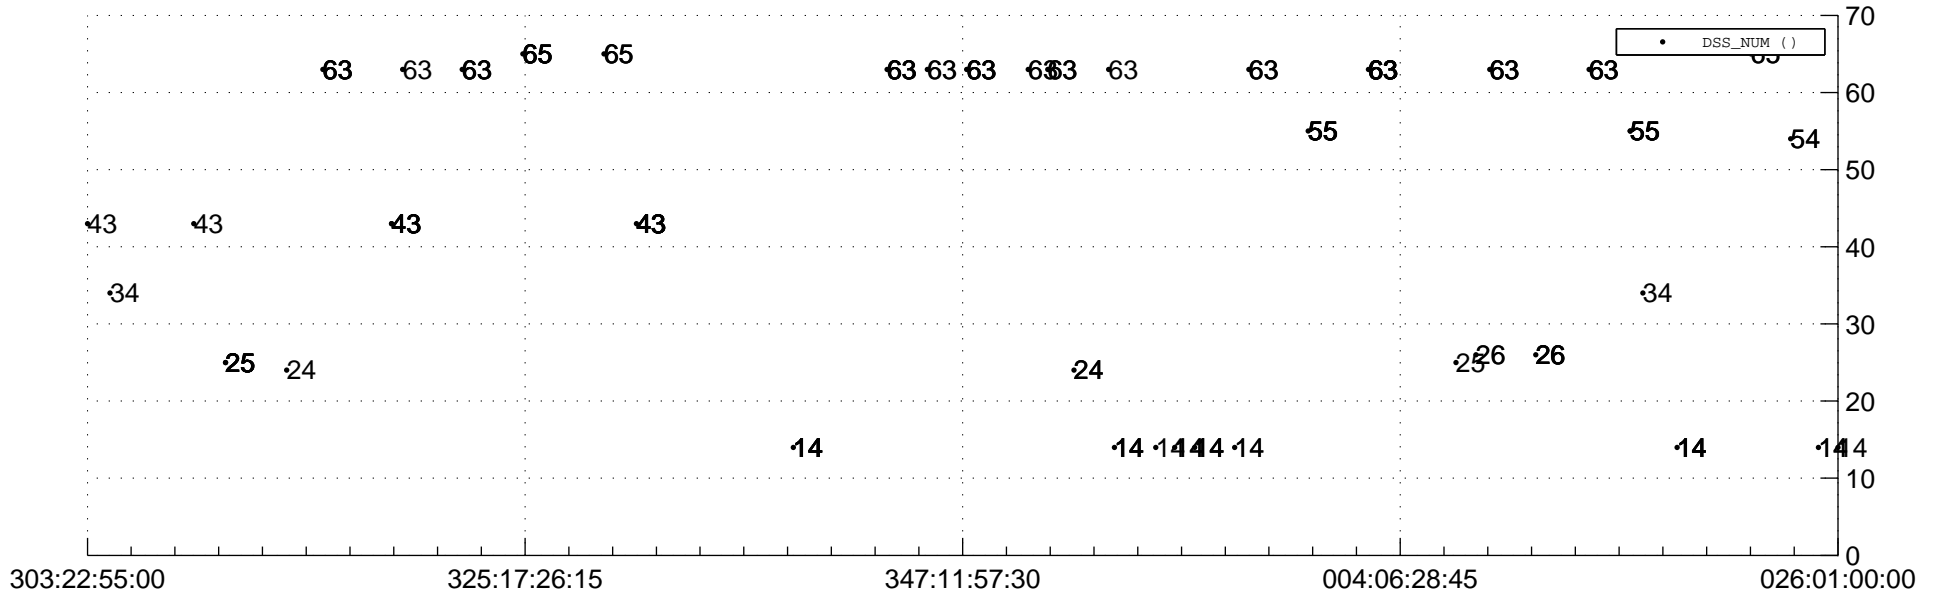

STEREO AHEAD Downlink Performance 2020:026

Number_of_Dropped_Frame

84

DSS_Station

Spacecraft Time (2019:303:22:55:00.000 –2020:026:01:00:00.000)

/disks/d81/project/stereo/mops/assessment/ahead/automation/output/engdump/yesterdaily/ahead_dp_2020_026.csv