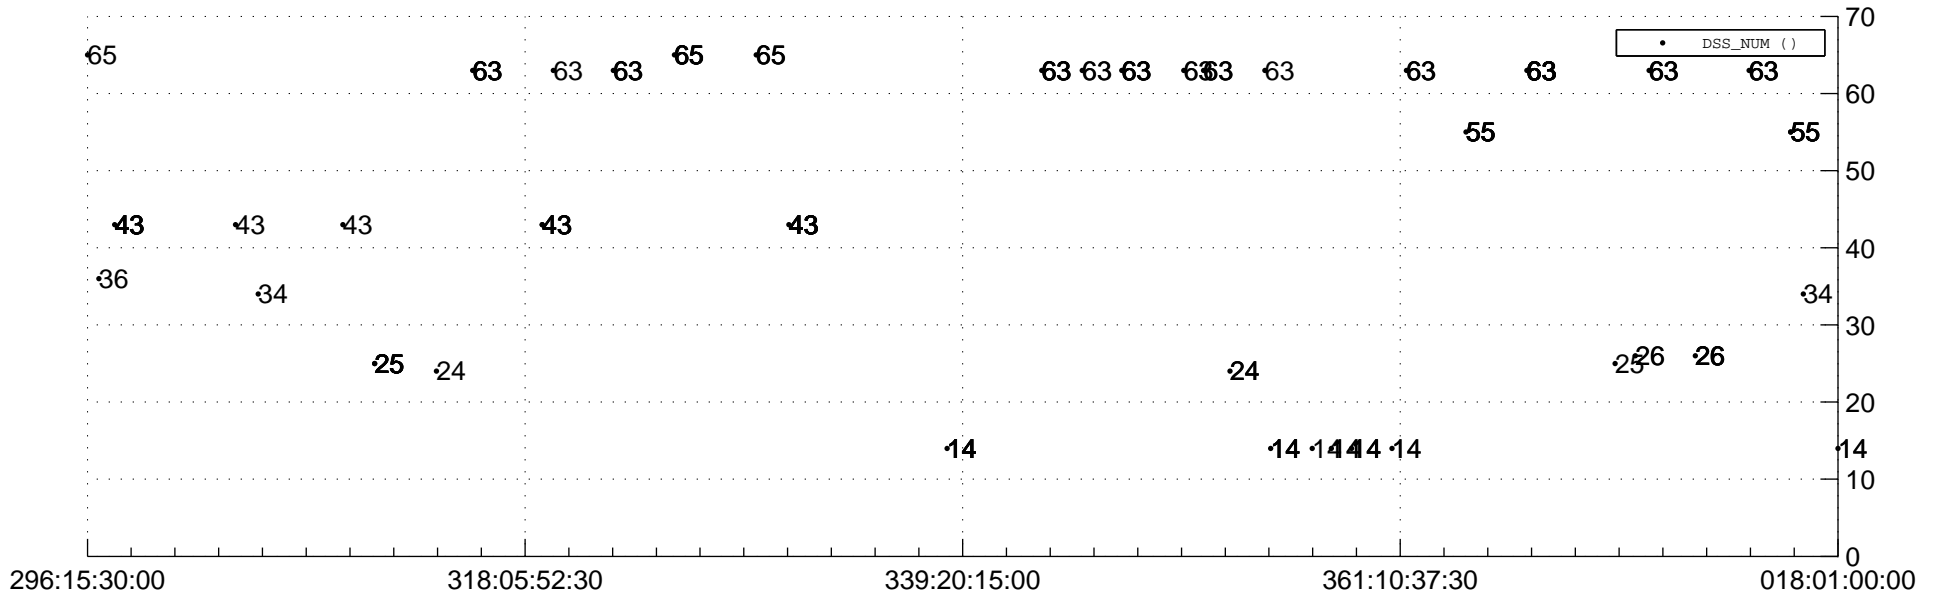

STEREO AHEAD Downlink Performance 2020:019

Number_of_Dropped_Frame

84

DSS_Station

Spacecraft Time (2019:296:15:30:00.000 -2020:018:01:00:00.000)

/disks/d81/project/stereo/mops/assessment/ahead/automation/output/engdump/yesterdaily/ahead_dp_2020_019.csv