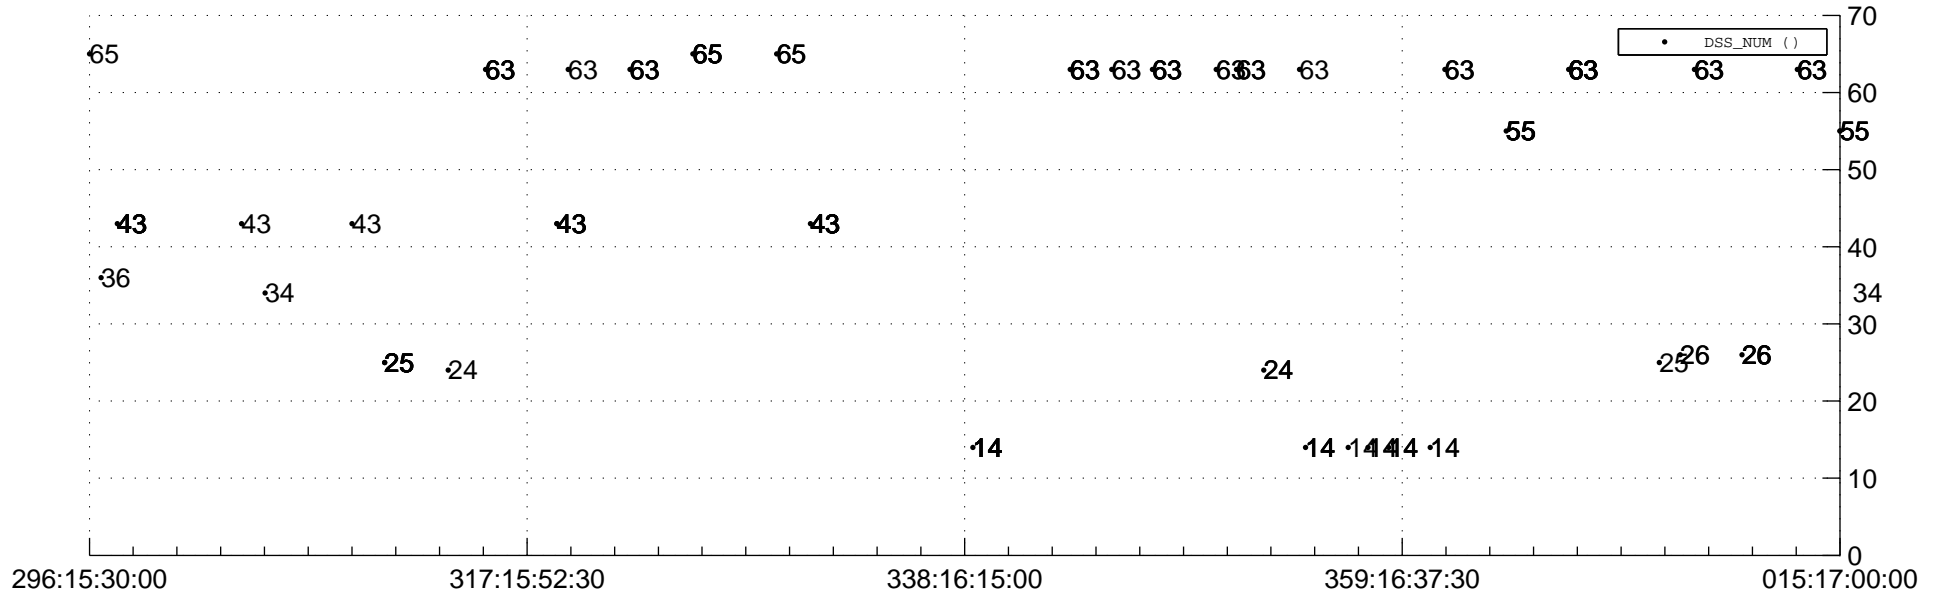

STEREO AHEAD Downlink Performance 2020:017

Number_of_Dropped_Frame

84

DSS_Station

Spacecraft Time (2019:296:15:30:00.000 -2020:015:17:00:00.000)

/disks/d81/project/stereo/mops/assessment/ahead/automation/output/engdump/yesterdaily/ahead_dp_2020_017.csv