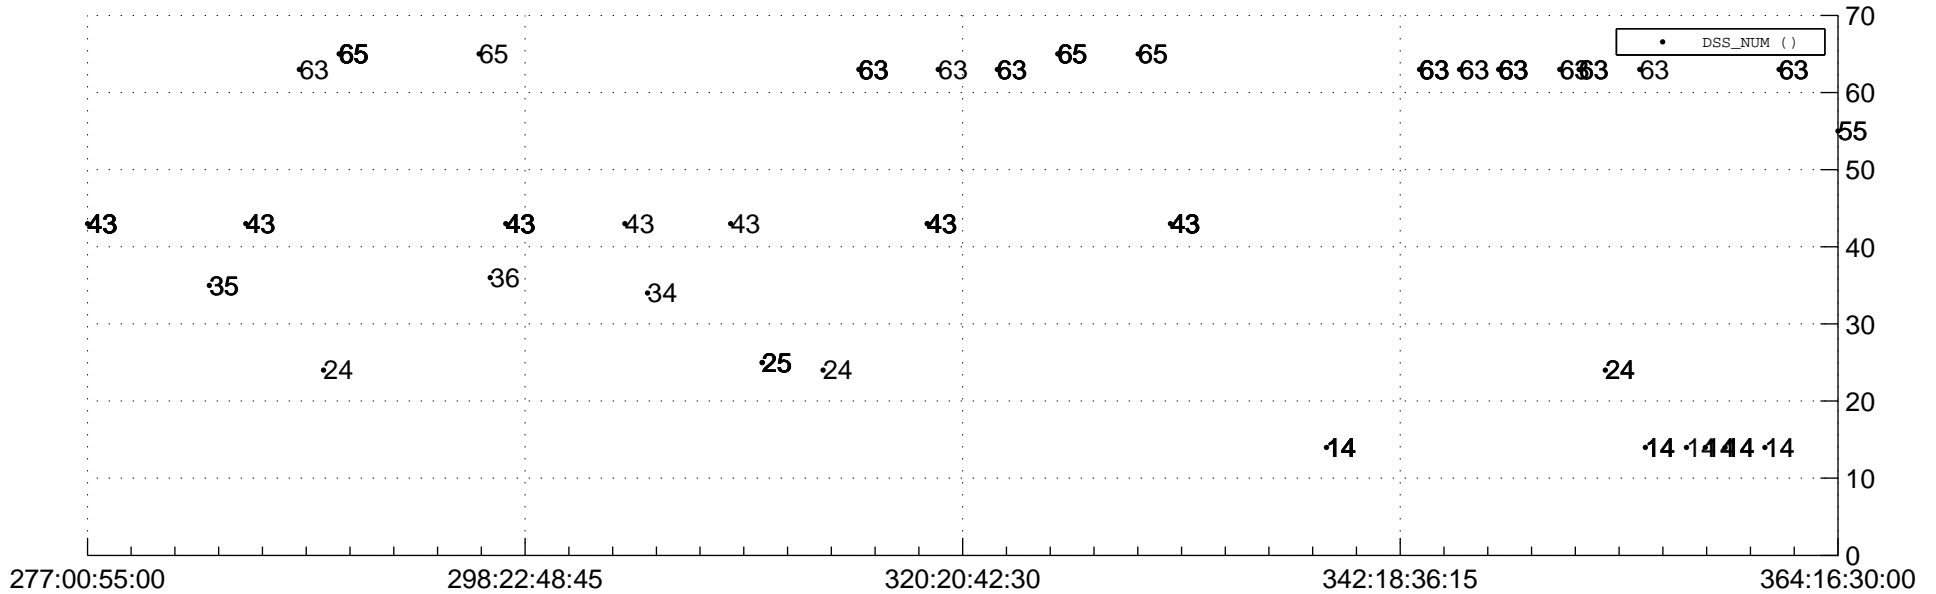

STEREO AHEAD Downlink Performance 2019:365

Number_of_Dropped_Frame

84

DSS_Station

Spacecraft Time (2019:277:00:55:00.000 -2019:364:16:30:00.000)

/disks/d81/project/stereo/mops/assessment/ahead/automation/output/engdump/yesterdaily/ahead_dp_2019_365.csv